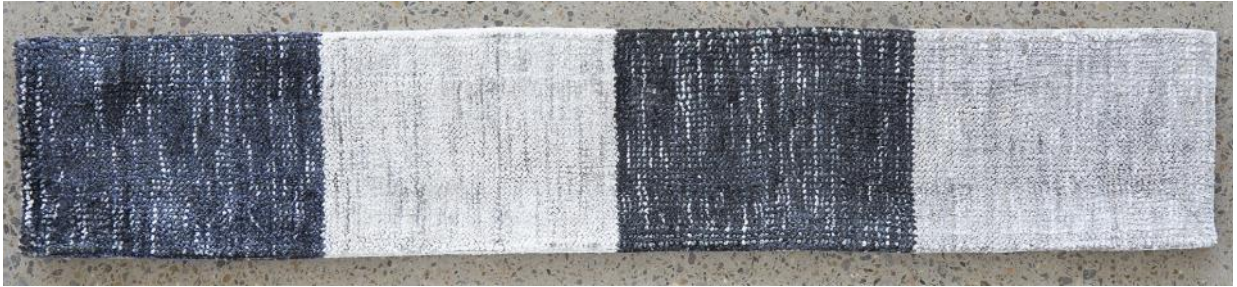

## ~ ARABELLA ~ **NATURAL & GREY** - 60 X 30cm

70% Wool / 30% Jute pile - Hand crafted - Beautifully textured 20mm pile - Made in India

## ~ HARVEST ~

**SILVER, STEEL, IVORY, NATURAL & CHARCOAL** - 120 X 20cm

70% Wool & 30% Viscose - Hand woven - Low shed pile - 20mm Pile height - Made in India

This is an interactive document!  
Click on the images to access the  
product on our B2B website.

# ~ AZURE ~

**BLACK, SILVER, BLACK & STONE** - 120 X 20cm

75% Rayon & 25% Polyester pile - Hand loomed - Luxurious silky pile - 10mm Pile height - Made in India

**AZURE - BLACK**