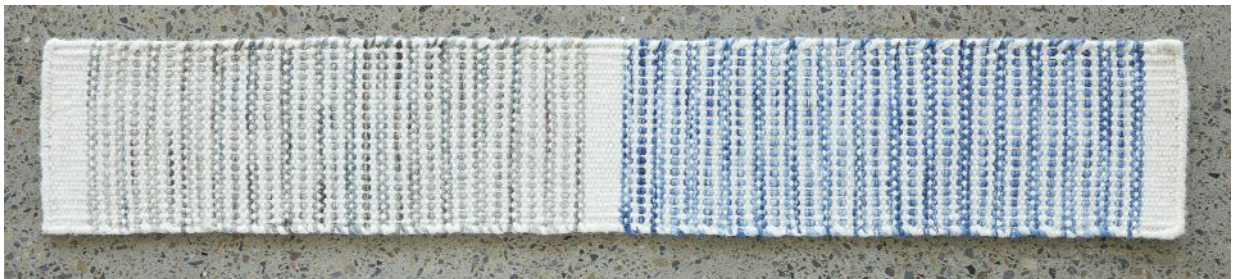

~ SKANDI 310 ~

NATURAL & BLUE - 120 X 20cm

100% Wool - Flat woven - Low shed pile - Made in India