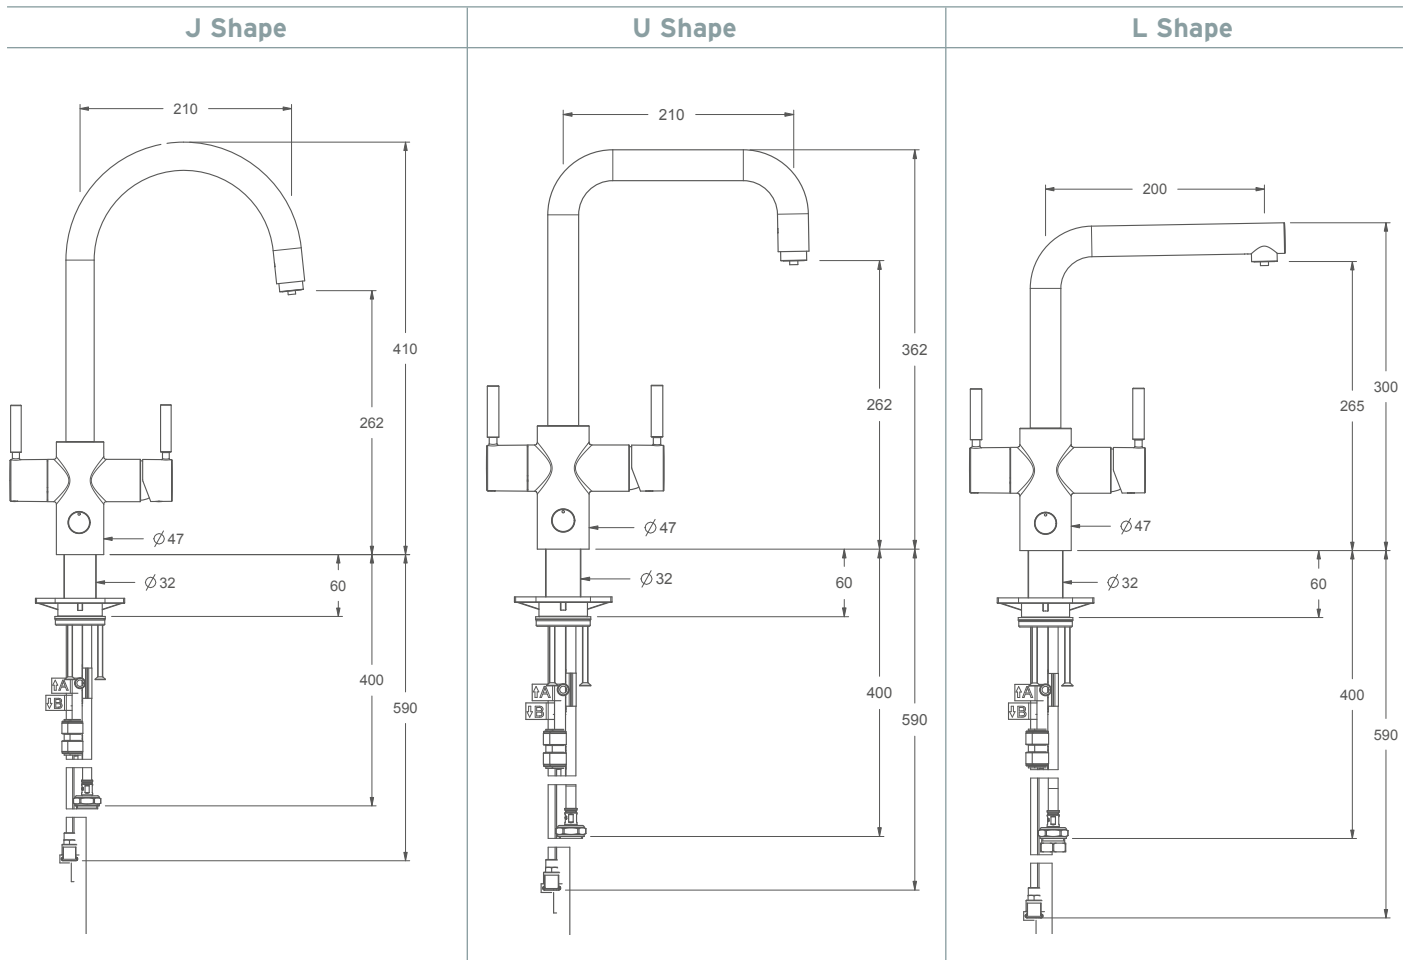

Safe

All of our steaming hot water taps are protected by a push lock safety lever.

Energy efficient

An InSinkErator® steaming hot water tap uses less energy than a 40-watt light bulb.

DIMENSIONS (mm)

**AVAILABLE IN
THREE FINISHES**

SPECIFICATIONS

- Solid, high-quality low lead brass
- Complete installation kit for solid surface mount
- Capacity: 2.5 litre stainless steel tank
- Neotank® features a digital adjustable dial that allows you to set you water temperature in tank between 88°C and 98°C
- Required hole diameter: 35-38mm
- Required supply pressure (cold): 172-862 kPa (1.7-8.6 bar) (25-125 psi)
- Required supply pressure (hot): 50xPa (0.5 bar) (7 psi)