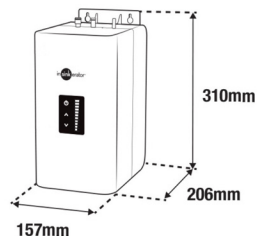

STANDARD EDITION

The InSinkErator® Standard Edition Tank heats water up to 98°C. You have the ability to adjust the temperature using the mechanical, snap-action thermostat. This model is marginally more compact than the NeoTank.

Specifications

Dimensions (mm)	286 H x 157 W x 206 D	258 H x 157 W x 172 D
Warranty	2 year, In-Home replacement	1 yr; In-Home Replacement
Temperature Range	88-99°C	71-98°C
Tank Capacity	2.5 litres	2.5 litres
Thermostat	Touch Screen Electronic	Mechanical, Snap-action
Wattage	1300 Watt	750 Watt
Tank Temperature Variance (Total)	1°C total range; +/-0.5°C	8°C total range (+0°C, -8°C)
Tank Type	Unpressurised	Unpressurised
Indicators, Alarms, Smart Features	On/Off Power, 1°C temp bars, flashing dry start	None
Thermostat Accuracy	1°C	1°C

The fittings and connections on top of both tanks are the same. Therefore, you have an easy changeover, whichever InSinkErator tap you have.

Dimensions (mm)

InSinkErator EMEA
Suite 10, Building 6
Hatters Lane
Croxley Green Business Park
Watford, Herts WD18 8YH
United Kingdom