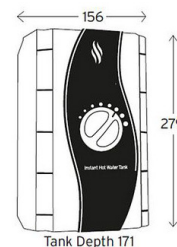

STANDARD EDITION

The InSinkErator® Standard Edition Tank heats water up to 98°C. You have the ability to adjust the temperature using the mechanical, snap-action thermostat. This model is marginally more compact than the NeoTank.

Specifications

Dimensions (mm)	286 H x 157 W x 206 D	258 H x 157 W x 172 D
Warranty	2 year, In-Home replacement	1 yr; In-Home Replacement
Temperature Range	88-99°C	71-98°C
Tank Capacity	2.5 litres	2.5 litres
Thermostat	Touch Screen Electronic	Mechanical, Snap-action
Wattage	1300 Watt	750 Watt
Tank Temperature Variance (Total)	1°C total range; +/-0.5°C	8°C total range (+0°C, -8°C)
Tank Type	Unpressurised	Unpressurised
Indicators, Alarms, Smart Features	On/Off Power, 1°C temp bars, flashing dry start	None
Thermostat Accuracy	1°C	1°C

The fittings and connections on top of both tanks are the same. Therefore, you have an easy changeover, whichever InSinkErator tap you have.

Dimensions (mm)

InSinkErator EMEA
Suite 10, Building 6
Hatters Lane
Croxley Green Business Park
Watford, Herts WD18 8YH
United Kingdom