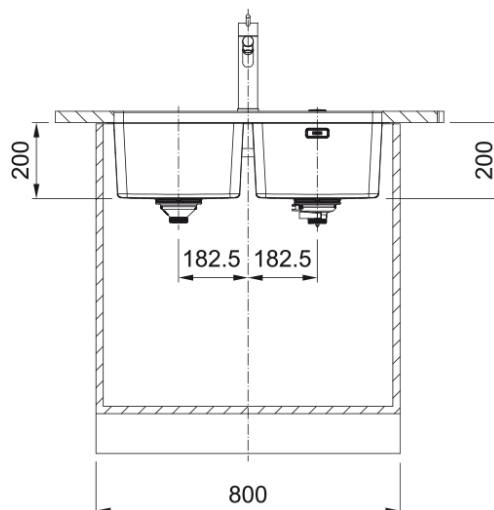

MYTHOS BOWLS MYX 120 34-34 | 122.0607.085

Precise and elegant, this premium sink will complement those with a flair for contemporary and minimalist design. Mythos is sure to integrate seamlessly into your kitchen area and brings everything a modern cook requires: attention to detail and absolute elegance.

Technical Data

Product Information

Sink type	Bowl (no drainer)
Type of material	Stainless steel
Number of bowls	2
Color	Steel
Finish	Stainless steel brushed

Dimensions

External size: right to left	745.0
External size: front to back	440.0
Bowl 1 size: right to left	340.0
Bowl 1 size: front to back	400.0
Bowl 1: depth	200.0
Bowl 2 size: right to left	340.0
Bowl 2 size: front to back	400.0
Bowl 2: depth	200.0

Installation

Minimum cabinet size	90 cm
----------------------	-------

Product specifications

Installation type	Undermount
Waste outlet	3 1/2"
Position of drainer	No drainer

Product Identification

Product brand	FRANKE
Product family	Mythos
Model range	Mythos
Approval logo	UKCA
Approval logo	CE