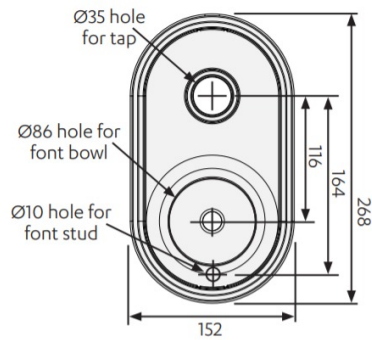

Raised Font