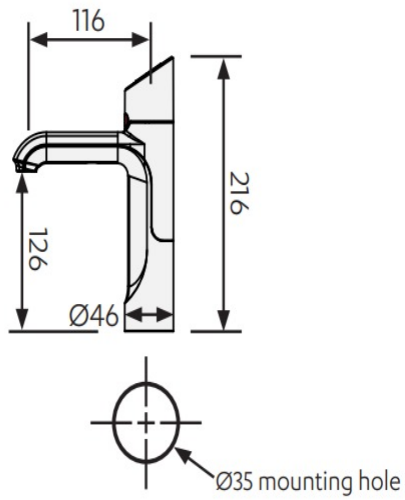

Tap installation

Classic Plus