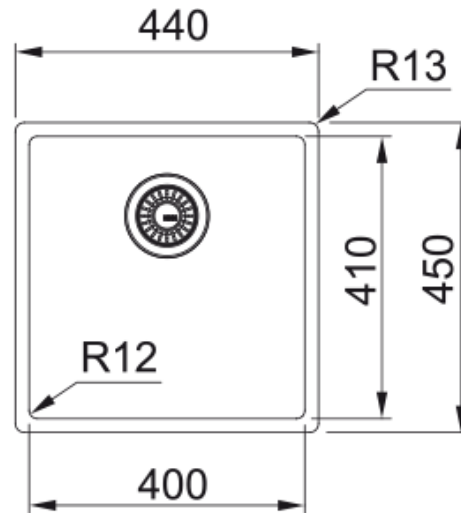

Mythos Masterpiece BXM 210/110-40 Gold | 127.0674.582

Technical Data

Product Information

Sink type	Bowl (no drainer)
Type of material	Stainless steel
Number of bowls	1
Color	Gold
Finish	Pvd

Dimensions

External size: right to left	440.0
External size: front to back	450.0
Bowl 1 size: right to left	400.0
Bowl 1 size: front to back	410.0
Bowl 1: depth	200.0

Installation

Minimum cabinet size	45 cm
----------------------	-------

Product specifications

Installation type	Flushmount
Installation type	Undermount
Installation type	Slimtop
Waste outlet	3 1/2"
Position of drainer	No drainer

Product Identification

Product brand	FRANKE
Product family	Mythos
Model range	Mythos Masterpiece
Approval logo	CE

Properties

Drainers number	No drainer
Product reversibility	No

Tap ledge	No
Waste kit include	Yes
Waste kit type	Manual
Siphon included	Yes
Number of tap holes	No tap hole
Soap dispenser hole	No