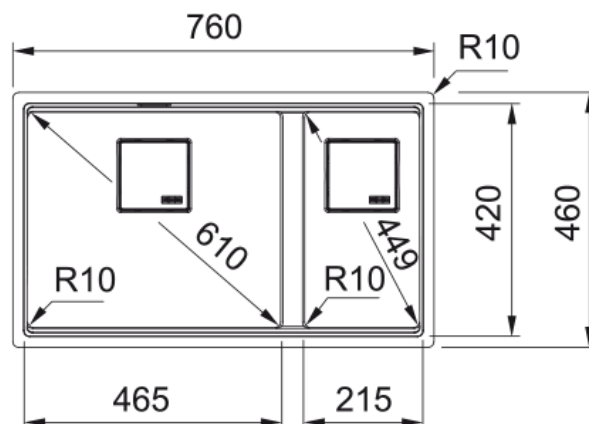

KUBUS KNG 120 RHSB Matt Black | 125.0630.444

Cooking is faster and more fun in a beautifully integrated and highly functional workspace, which is what you get with the updated Kubus 2.
With its accessory ledge, you'll be able to enjoy a wide variety of specially designed accessories made to improve every workflow. And thanks to undermount installation and a wide range of fresh colours, Kubus 2 doesn't just fit in - it excels in every modern kitchen space.

Technical Data

Product Information

Sink type	Bowl (no drainer)
Type of material	Granite
Number of bowls	1,5
Color	Matt Black
Finish	None

Dimensions

External size: right to left	760.0
External size: front to back	460.0
Bowl 1 size: right to left	464.0
Bowl 1 size: front to back	420.0
Bowl 1: depth	200.0
Bowl 2 size: right to left	214.0
Bowl 2 size: front to back	420.0
Bowl 2: depth	200.0

Installation

Minimum cabinet size	80 cm

Product specifications

Installation type	Undermount
Waste outlet	3 1/2"
Position of drainer	No drainer

Product Identification

Product brand	FRANKE
Product family	Mythos
Model range	Kubus 2
Approval logo	CE
Approval logo	UKCA

Properties