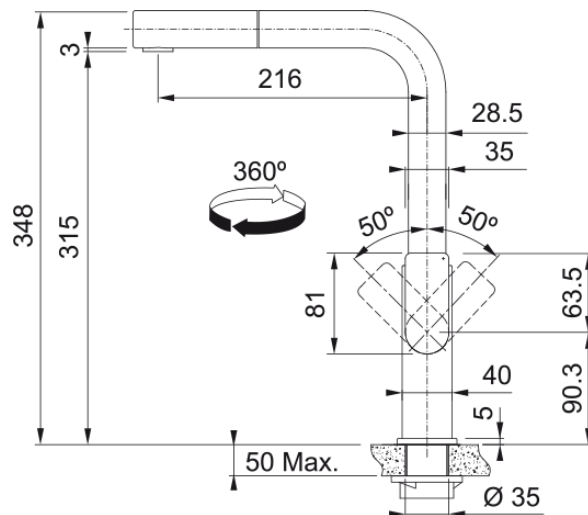

Mythos Pull-Out Nozzle Stainless Steel | 115.0689.097

Technical Data

Product Information

Spout version	L - spout
Color	Stainless steel
Type of material	Stainless steel 304
Flexible pullout hose material	Nylon black
Shower material	Stainless steel

Dimensions

Tap hole diameter	35 mm
Cartridge dimension	35 mm

Installation

Fixation type	Shank
Water supply hose connection	1/2"
Water supply hose length	450 mm

Product specifications

Pressure	High pressure
Version	Pull out
Tap operation	Side lever
Tap rotation	360°