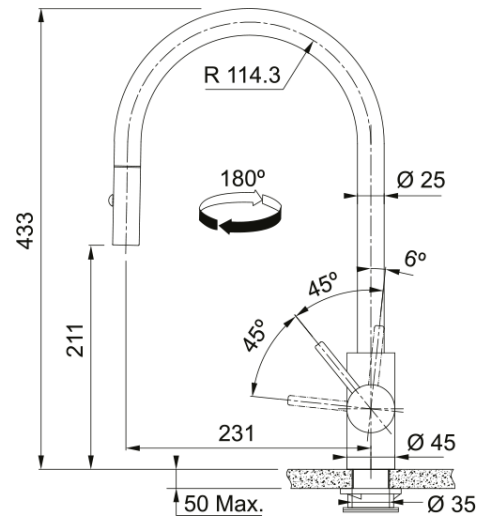

Eos Neo Pull-Down Spray Stainless Steel | 115.0638.861

Technical Data

Product Information

Spout version	J - spout
Color	Stainless steel
Type of material	Stainless steel 304
Flexible pullout hose material	Nylon black
Shower material	Stainless steel

Dimensions

Tap hole diameter	35 mm
Cartridge dimension	35 mm

Installation

Fixation type	Shank
Water supply hose connection	1/2"
Water supply hose length	450 mm

Product specifications

Pressure	High pressure
Version	Spray
Tap operation	Side lever
Tap rotation	180°

Product Identification

Product brand	FRANKE
Product family	Maris
Model range	EOS NEO

Properties

Eco water saving	No
Type of aerator	Laminar