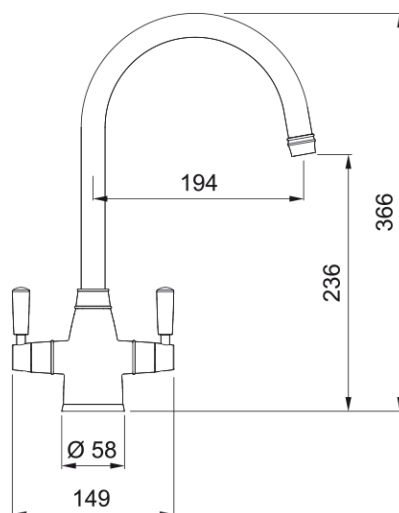

Gloriana Twin Lever Decor Steel | 115.0637.112

Gloriana Decor Steel tap, quarter turn ceramic disc mixer, Overall height 366mm, twin lever, Ceramic valves, suitable for low pressure systems.

Product Information

Spout version	J - spout
Color	Decor steel
Type of material	Brass

Dimensions

Tap hole diameter	35 mm
Cartridge dimension	1/2" headworks

Installation

Fixation type	1 Bolt
Water supply hose connection	1/2"
Water supply hose length	250 mm

Product specifications

Pressure	Low pressure for standard
Version	Swivel
Tap operation	Dual lever
Tap rotation	360°

Product Identification

Product brand	FRANKE
Product family	None
Model range	Gloriana

Properties