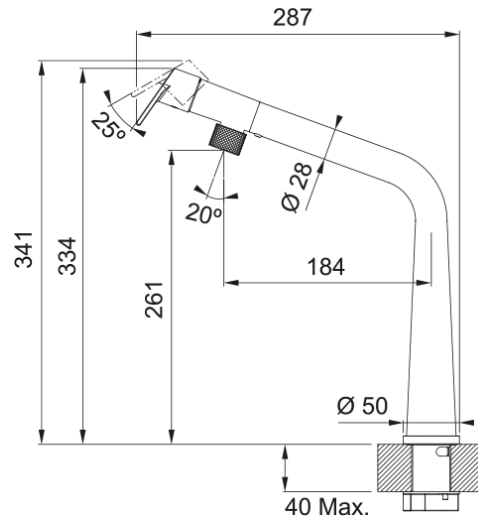

## Icon Swivel Spout Matt Black | 115.0625.187

Combining contemporary design and wonderful features, Icon is the perfect balance of aesthetics and functionality. Choose the Icon pull-out, with double jet shower and Neperl Laminar aerator to reduce splashing. Or select the Icon swivel spout with front-on ergonomic control level, offering easy operation for busy or dirty hands.

#### Dimensions

Tap hole diameter	35 mm
Cartridge dimension	25 mm

#### Installation

Fixation type	Shank
Water supply hose connection	3/8"
Water supply hose length	500 mm

#### Product specifications

Pressure	High pressure
Version	Swivel
Tap operation	Top lever
Tap rotation	120°