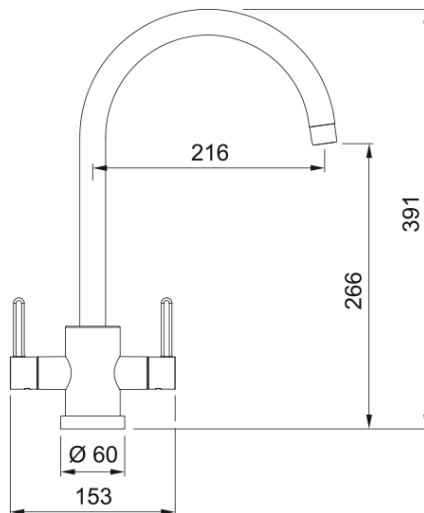

Krios J-Spout Brass | 115.0567.600

Technical Data

Product Information

Spout version	J - spout
Color	Brass
Type of material	Brass

Dimensions

Tap hole diameter	35 mm
Cartridge dimension	35 mm

Installation

Fixation type	1 Bolt
Water supply hose connection	1/2"
Water supply hose length	250 mm

Product specifications

Pressure	Low pressure for UK
Version	Swivel
Tap operation	Dual lever
Tap rotation	360°

Product Identification

Product brand	FRANKE
Product family	Maris
Model range	Krios

Properties

Eco water saving	No
Type of aerator	Honeycomb