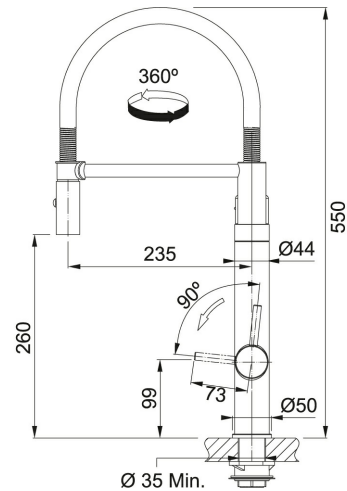

Semi-Pro Matt Black / Decor Steel PVD | 120.0621.313

FAMILY : **Filtered Water Taps** | MODEL : **Semi-Pro** | TAP-FUNCTION : **Filtered** | FAMILY : **Taps** | SERIES : **Vital** | FINISH : **Matt Black / Decor Steel PVD**

Franke Vital Capsule System

The world's most advanced water filter system cleans water more simply, quickly and reliably than ever before. Developed in Switzerland and impeccably designed. For the most wonderful tap water you've ever tasted.

The combination of activated carbon and a high-tech membrane ensure supreme water quality and hygiene. Not only does tap water taste better, it is also much healthier. The extremely compact system looks stunning in any kitchen: an iconic design, space-saving and available in various designs and colours.

Where the magic happens

The best water filter in the world is also the smallest. That's something of a marvel, given what's inside. It is the first system ever to combine activated carbon with a high-tech membrane and turns 500 litres of tap water into pure refreshment.

From April 2022 all Vital taps will be supplied with two different filters, the usual High Performance filter and also a new High Flow filter. The original High Performance filter is better suited to new build homes with more modern pipework, whereas the new High Flow filter is the best fit for homes with older pipework where sediment may be a problem.

Thanks to the integrated action of the activated carbon fibre and high-tech membrane, the High Performance filter removes sediments, impurities, not to mention bad odours and tastes. It is also able to remove microplastics and up to 99.99% of harmful germs!*

The High Flow filter gives you both pure, safe, great tasting tap water combined with a high flow rate. Because this filter comes without the high-tech membrane, it's not able to remove microplastics and harmful germs as extensively as the High Performance filter.

Vital Capsule Filter Tap Semi-Pro

The Convenient. With pull-out spray and 360° rotation for maximum convenience and professional ergonomomy.

Available Colours

All models are available in two different colour combinations. Add a chic and stylish touch to your kitchen and choose between Chrome/Gunmetal and Matt Black/Decor Steel PVD.

*Please note: due to the thicker mesh used in our high performance filter, consumers may notice a slightly reduced flow rate. However, this is perfectly normal.

NB: PREVIOUS FUN NUMBER PRIOR TO APRIL 2022 WAS 120.0551.242

TECHNICAL DATA

Tap rotation	360 °
Height Overall	550.00 mm

FEATURES

	Retains 99.9% of		Retains 99% of