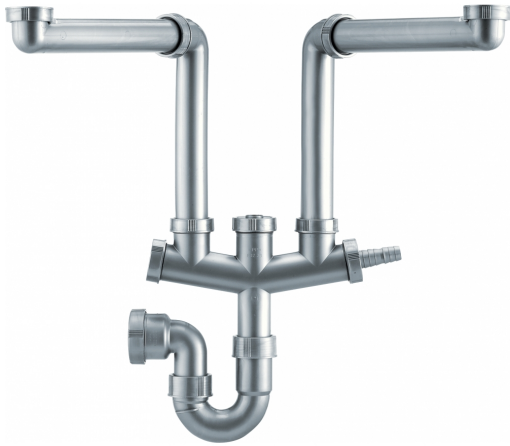

Siphon II Plumbing Kit | 112.0052.536

Technical Data

Product Information

Type of material Plastic

Accessory part sub Plumbing

Product Identification

Product family None