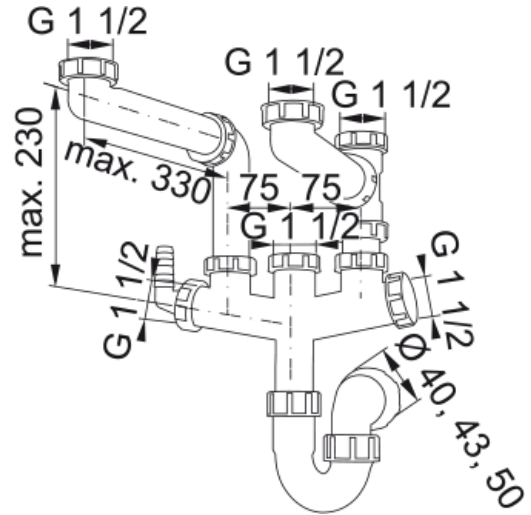

Siphon II Plumbing Kit | 112.0052.536

Technical Data

Product Information

Type of material Plastic

Accessory part sub Plumbing

Product Identification

Product family None