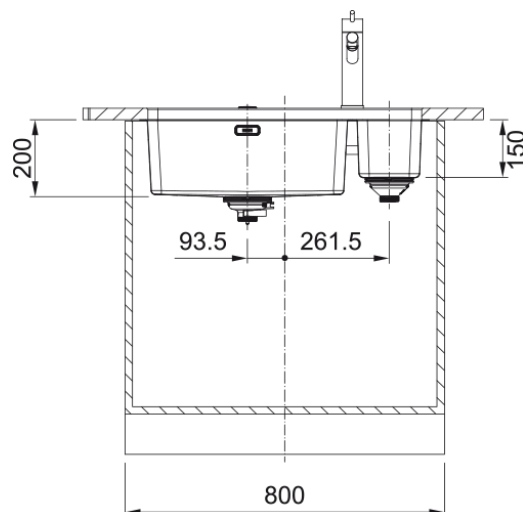

MYTHOS BOWLS MYX 160 50-16 RHSB | 122.0607.083

Precise and elegant, this premium sink will complement those with a flair for contemporary and minimalist design. Mythos is sure to integrate seamlessly into your kitchen area and brings everything a modern cook requires: attention to detail and absolute elegance.

Technical Data

Product Information

Sink type	Bowl (no drainer)
Type of material	Stainless steel
Number of bowls	1,5
Color	Steel
Finish	Stainless steel brushed

Dimensions

External size: right to left	725.0
External size: front to back	440.0
Bowl 1 size: right to left	500.0
Bowl 1 size: front to back	400.0
Bowl 1: depth	200.0
Bowl 2 size: right to left	160.0
Bowl 2 size: front to back	400.0
Bowl 2: depth	150.0

Installation

Minimum cabinet size	80 cm

Product specifications

Installation type	Undermount
Waste outlet	3 1/2"
Position of drainer	No drainer

Product Identification

Product brand	FRANKE
Product family	Mythos
Model range	Mythos
Approval logo	CE
Approval logo	UKCA

Properties

Features