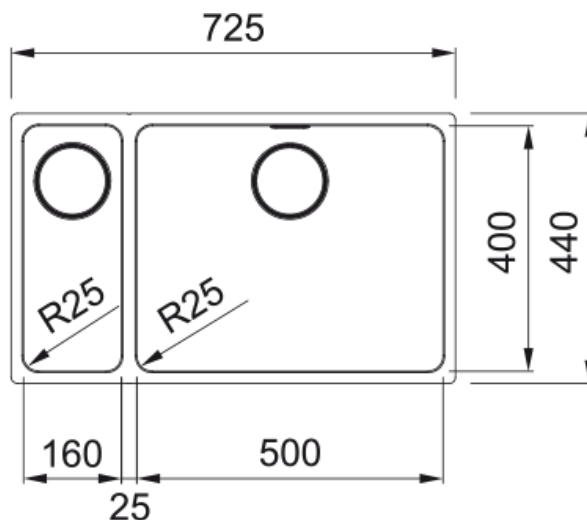

MYTHOS BOWLS MYX 160 50-16 LHSB | 122.0606.920

Precise and elegant, this premium sink will complement those with a flair for contemporary and minimalist design. Mythos is sure to integrate seamlessly into your kitchen area and brings everything a modern cook requires: attention to detail and absolute elegance.

Technical Data

Product Information

Sink type	Bowl (no drainer)
Type of material	Stainless steel
Number of bowls	1,5
Color	Steel
Finish	Stainless steel brushed

Dimensions

External size: right to left	725.0
External size: front to back	440.0
Bowl 1 size: right to left	500.0
Bowl 1 size: front to back	400.0
Bowl 1: depth	200.0
Bowl 2 size: right to left	160.0
Bowl 2 size: front to back	400.0
Bowl 2: depth	150.0

Installation

Minimum cabinet size	80 cm

Product specifications

Installation type	Undermount
Waste outlet	3 1/2"
Position of drainer	No drainer

Product Identification

Product brand	FRANKE
Product family	Mythos
Model range	Mythos
Approval logo	UKCA
Approval logo	CE

Properties

Features