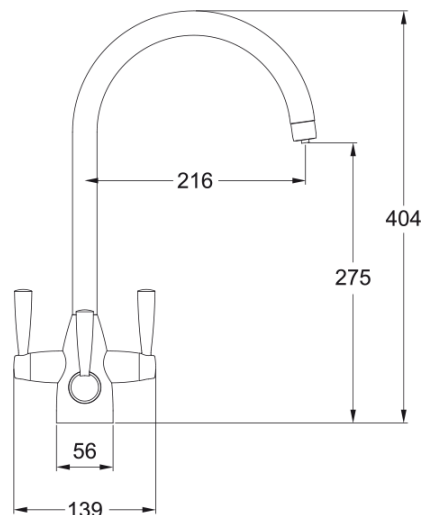

FilterFlow Doric Chrome (UK) | 120.0615.357

Franke FilterFlow taps deliver hot, cold and filtered water using an advanced ceramic cartridge. Combining the considered beauty of our most stylish designs and the technologically advanced ceramic water filtration system, Franke FilterFlow taps are the perfect addition to any modern kitchen, offering the convenience of a separate filtered water supply, providing drinking water that is clean, refreshing and free of impurities. Having filtered water at your fingertips means no more cumbersome, expensive bottled water.

Technical Data

Product Information

Spout version	J - spout
Color	Polished chrome
Type of material	Brass

Dimensions

Tap hole diameter	35 mm
Cartridge dimension	1/2" headworks

Installation

Fixation type	1 Bolt
Water supply hose connection	1/2"
Flexible pull-out length	250 mm

Product specifications

Pressure	Low pressure for standard
Version	Swivel spout
Tap operation	Triple handle
Tap rotation	360°

Article Number

Product brand	FRANKE
Product family	Maris
Model range	Doric

Properties

Eco water saving	No
Type of aerator	Honeycomb
Type of multifunctional system	Water filtration

Features