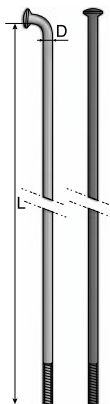

PLUS

STANDARD

PLUS

A conventional plain gauge 18/8 stainless steel spoke with constant wire diameter from the spoke head to the thread.

Rayon roulé traditionnel en inox 18/8, diamètre de fil constant de la tête au filetage.

LENGTH : 88 - 310 mm

PLUS : STAINLESS STEEL 18/8

STEEL : GALVANISED STEEL

Ø	D	Weight	Strength
14 G	2,0 mm	6,5 g	● ● ● ● ● ● ● ●
13 G	2,3 mm	8,3 g	● ● ● ● ● ● ● ●

■ Natural - Naturel

■ Black - Noir Cataphoresis