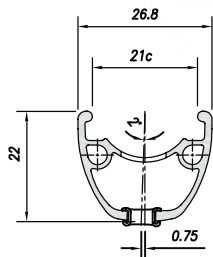

▲ Black painting **NEW**

Dimension	ETRTO	Tyre section	Weight (g)	ERD	Holes	Eyelets	CNC
<b>29"</b>	622 x 21C	25 - 65	640	571	32 / 36	SINGLE	-
<b>27.5"</b>	584 x 21C	25 - 65	600	556	32 / 36	SINGLE	-