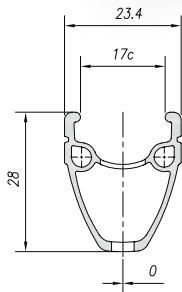

*only available with Black anodizing

- Black anodizing
- Silver anodizing

28 / 17C

V-BRAKE or DISC BRAKE

ALLOY 6063T6

Dimension	ETRTO	Tyre section	Weight (g)	ERD	Holes	Eyelets	CNC
700C	622 x 17C	20 - 52	640	582	32 / 36	-	OPTION