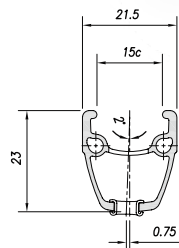

15C

ROAD RUNNER

A semi-profiled rim for leisure road cycling.

Une jante semi profilée pour la route loisirs.

23 / 15C

V-BRAKE with SAFETY MARK

ALLOY 6063T6

- ☒ Black anodizing
- ☐ Silver anodizing

OPTIONS

Black eyelets

LASER
DESIGN

Laser branded*
Stickers branded

*only available with Black anodizing

Dimension	ETRTO	Tyre section	Weight (g)	ERD	Holes	Eyelets	CNC
700C	622 x 15C	18 - 33	550	591	32 / 36	OPTION	SERIES