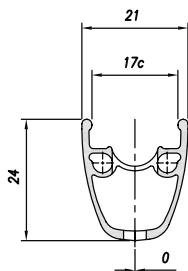

Stickers branded

24 / 17C

DISC BRAKE ONLY
ALLOY 6063T6

● Black sandblast

Dimension	ETRTO	Tyre section	Weight (g)	ERD	Holes	Eyelets	CNC
700C	622 x 17C	20 - 52	580	589	32	-	-