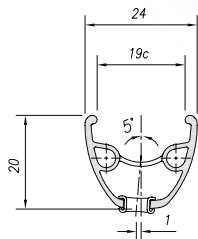

20 / 19C
DISC BRAKE ONLY
ALLOY 6063T6

- Black anodizing
- ▲ Black painting **NEW**

OPTIONS

Black eyelets

LASER
DESIGN

Laser model*
Laser branded*
Stickers branded

*only available with Black anodizing

Dimension	ETRTO	Tyre section	Weight (g)	ERD	Holes	Eyelets	CNC
29"	622 x 19C	23 - 60	520	598	32 / 36	SINGLE	-
27.5"	584 x 19C	23 - 60	490	560	32 / 36	SINGLE	-