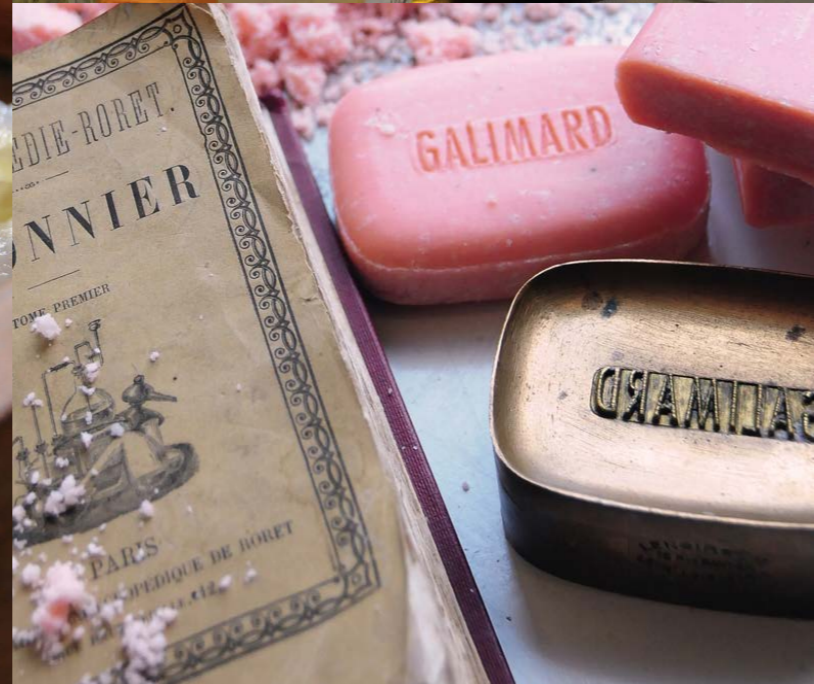

GALIMARD

Parfumeur en 1747

gfl

COSMETICS

ABOUT

Jean de Galimard lived in Grasse in 1747 where he created Parfumerie Galimard. Founder of the corporation of Glovemakers and Perfumers, Jean supplied the court of Louis XIV, the well-beloved, King of France, with olive oil, pomades and perfumes of which he developed the first formulas. Since perfume was used to scent the fashionable gloves, the industries literally grew together hand in hand.

For over 268 years, Parfumerie Galimard has been following the same traditions as its renowned founder and currently uses the same processes which made its name famous.

“1747”

PERFUMER SINCE 1747

GALIMARD *Parfumeur en 1747*

Wonderfully refreshing blend of lemongrass and bergamot with sparkling citrus notes on a delicate heart of cardamom and basil interwoven with a touch of jasmine and thyme enhanced by a bed of earthy moss.

THE COLLECTION

A fragrance revealing a subtle way to live the perfume, for both women and men. 1747 is now a refined collection of courtesy products made up of four cosmetics available in different sizes, three scented soaps available in 20, 25 and 40 grams, three 380 ml pump dispensers and a 360 ml squeezable dispenser.