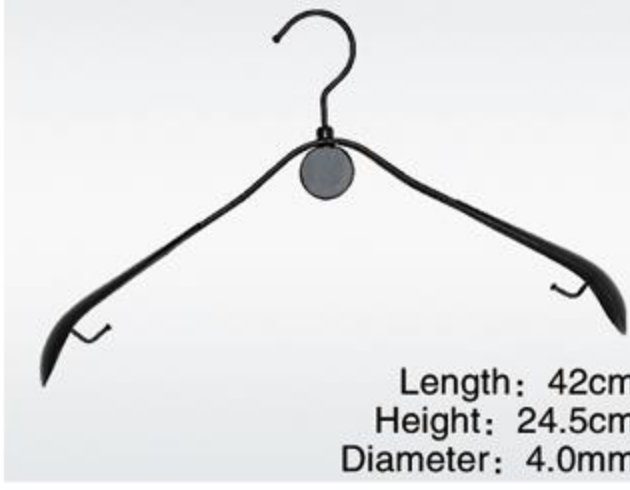

 Length: 10.5cm Height: 12cm	 Length: 10.5cm Height: 14cm	 Length: 4cm Height: 10cm Diameter: 3.4mm	 Length: 11cm Height: 11.5cm
<p>DMC-005 DMC-006 DMC-007 DMC-008</p>			

 Length: 30cm
 Height: 11cm

DMC-009

 Length: 31cm
 Height: 12cm

DMC-011

 Length: 30.5cm
 Height: 21cm
 Diameter: 3.2mm

DMC-013

 Length: 33.5cm
 Height: 35cm
 Diameter: 5.0mm

DMC-015

 Length: 34cm
 Height: 10cm
 Diameter: 4.5mm

DMC-010

 Length: 30cm
 Thickness: 2.1cm

DMC-012

 Length: 35cm
 Height: 35cm
 Diameter: 4.0mm

DMC-014

 Length: 38cm
 Height: 19.5cm
 Diameter: 12mm

DMC-016

Metal Hangers

Length: 42cm
Height: 24.5cm
Diameter: 4.0mm

DMC-017

Length: 39cm
Height: 25cm
Diameter: 3.6mm

DMC-018

Length: 34cm
Height: 22cm
Diameter: 3.8mm

DMC-019

Length: 35cm
Height: 17.5cm
Diameter: 3.8mm

DMC-020

Length: 34cm
Height: 22.5cm
Diameter: 3.6mm