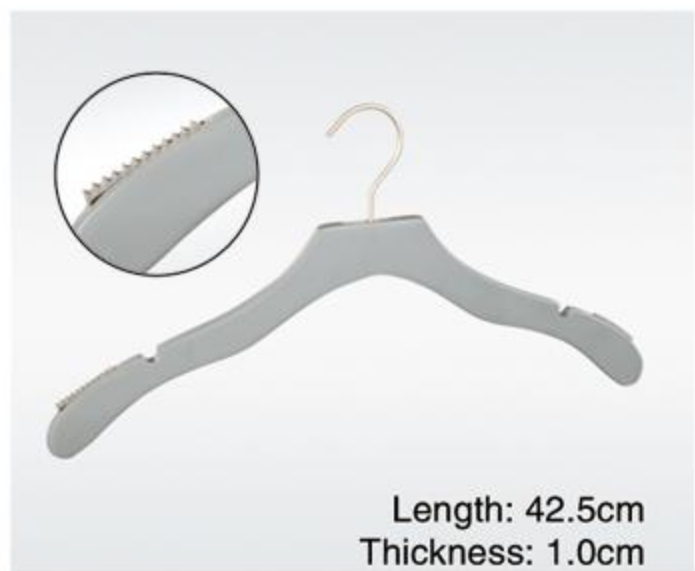

Specialty Hangers

Specialty Hangers

Length: 43cm
Thickness: 1.2cm

DWF04GP

Length: 38.5cm
Thickness: 1.0cm

DWF0L30P

Length: 38cm
Thickness: 1.0cm

DWF0R00

Length: 42cm
Thickness: 1.3cm

DWF010

Length: 40.5cm
Thickness: 1.4cm

DWF04G

Length: 42.5cm
Thickness: 1.2cm

DWS0N10

Length: 42.5cm
Thickness: 1.0cm

DWS0T30

Length: 43cm
Thickness: 1.2cm

DWS0P00

Length: 42.5cm
Thickness: 1.1cm

DWS0P00P

Length: 43cm
Thickness: 1.3cm

DWS0B30

Length: 43cm
Thickness: 2.6cm
Shoulder width: 4.5cm

DWS0B35

Length: 11cm
Height: 18.5cm
Thickness: 1.5cm

DWD014

Height: 14.5cm
Thickness: 1.5cm

DWD015

Length: 60cm
Thickness: 1.5cm

DW66W10

Length: 15.5cm
Thickness: 1.2cm

DWD006