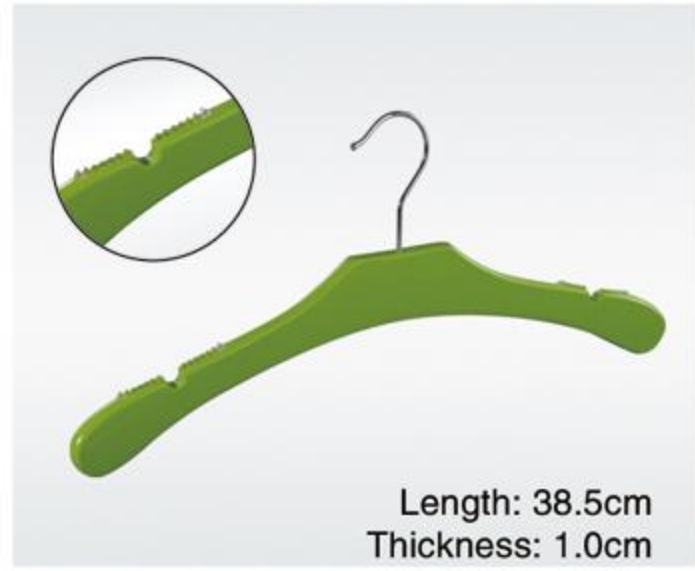

Length: 40cm
Thickness: 1.2cm

DWF0N00P

Length: 43cm

DWF0N70P

Length: 34.5cm
Heigh: 23cm
Thickness: 1.2cm

DWF0W30

Length: 38cm
Thickness: 1.0cm

DWF0P10

Length: 42.5cm
Thickness: 1.2cm

DWF0N10

Length: 38.5cm
Heigh: 17cm
Thickness: 1.0cm

DWF0W00P

Length: 40.5cm
Thickness: 1.2cm

DWF0W10

Length: 40cm
Thickness: 1.2cm

DWF0P30P

Specialty Hangers

Specialty Hangers

Length: 43cm
Thickness: 1.2cm

DWF04GP

Length: 38.5cm
Thickness: 1.0cm

DWF0L30P

Length: 38cm
Thickness: 1.0cm

DWF0R00