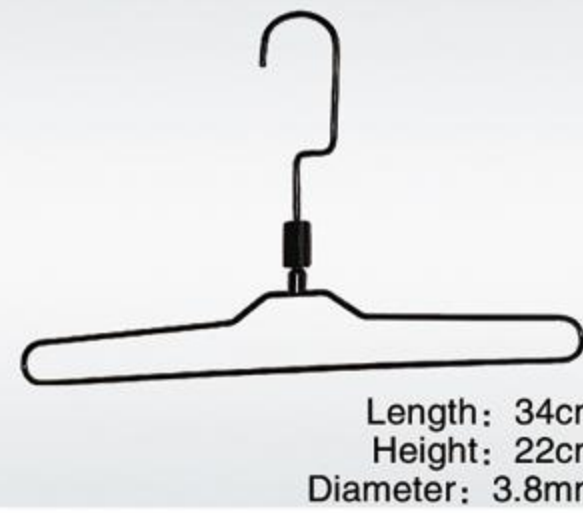

 Length: 10.5cm Height: 12cm	 Length: 10.5cm Height: 14cm	 Length: 4cm Height: 10cm Diameter: 3.4mm	 Length: 11cm Height: 11.5cm
<p>DMC-005 DMC-006 DMC-007 DMC-008</p>			

 Length: 30cm
 Height: 11cm

DMC-009

 Length: 31cm
 Height: 12cm

DMC-011

 Length: 30.5cm
 Height: 21cm
 Diameter: 3.2mm

DMC-013

 Length: 33.5cm
 Height: 35cm
 Diameter: 5.0mm

DMC-015

 Length: 34cm
 Height: 10cm
 Diameter: 4.5mm

DMC-010

 Length: 30cm
 Thickness: 2.1cm

DMC-012

 Length: 35cm
 Height: 35cm
 Diameter: 4.0mm

DMC-014

 Length: 38cm
 Height: 19.5cm
 Diameter: 12mm

DMC-016

Metal Hangers

Length: 42cm
Height: 24.5cm
Diameter: 4.0mm

DMC-017

Length: 39cm
Height: 25cm
Diameter: 3.6mm

DMC-018

Length: 34cm
Height: 22cm
Diameter: 3.8mm

DMC-019

Length: 35cm
Height: 17.5cm
Diameter: 3.8mm

DMC-020

Length: 34cm
Height: 22.5cm
Diameter: 3.6mm