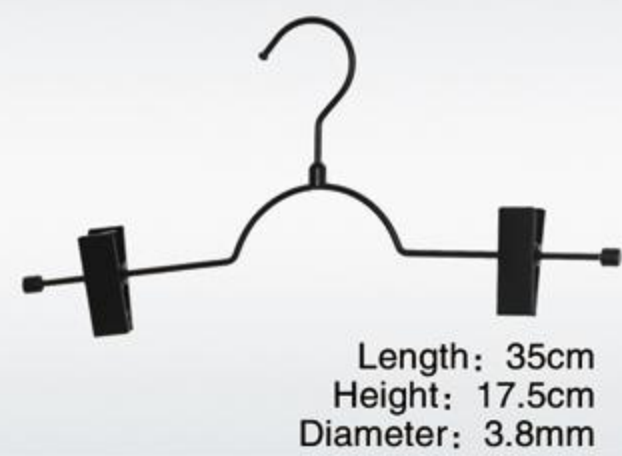

 Length: 10.5cm Height: 12cm	 Length: 10.5cm Height: 14cm	 Length: 4cm Height: 10cm Diameter: 3.4mm	 Length: 11cm Height: 11.5cm
<p>DMC-005 DMC-006 DMC-007 DMC-008</p>			

 Length: 30cm
 Height: 11cm

DMC-009

 Length: 30cm
 Thickness: 2.1cm

DMC-012

 Length: 35cm
 Height: 35cm
 Diameter: 4.0mm

DMC-014

 Length: 38cm
 Height: 19.5cm
 Diameter: 12mm

DMC-016

Metal Hangers

Length: 42cm
Height: 24.5cm
Diameter: 4.0mm

DMC-017

Length: 39cm
Height: 25cm
Diameter: 3.6mm

DMC-018

Length: 34cm
Height: 22cm
Diameter: 3.8mm

DMC-019

Length: 35cm
Height: 17.5cm
Diameter: 3.8mm

DMC-020

Length: 34cm
Height: 22.5cm
Diameter: 3.6mm

DMC-021

Length: 34.5cm
Height: 45cm
Diameter: 3.5mm

DMC-022

Length: 31cm
Height: 12cm
Diameter: 3.5mm

DMC-023

Length: 42cm
Thickness: 4.0mm

DMA-001

Length: 42.5cm
Thickness: 4.0mm