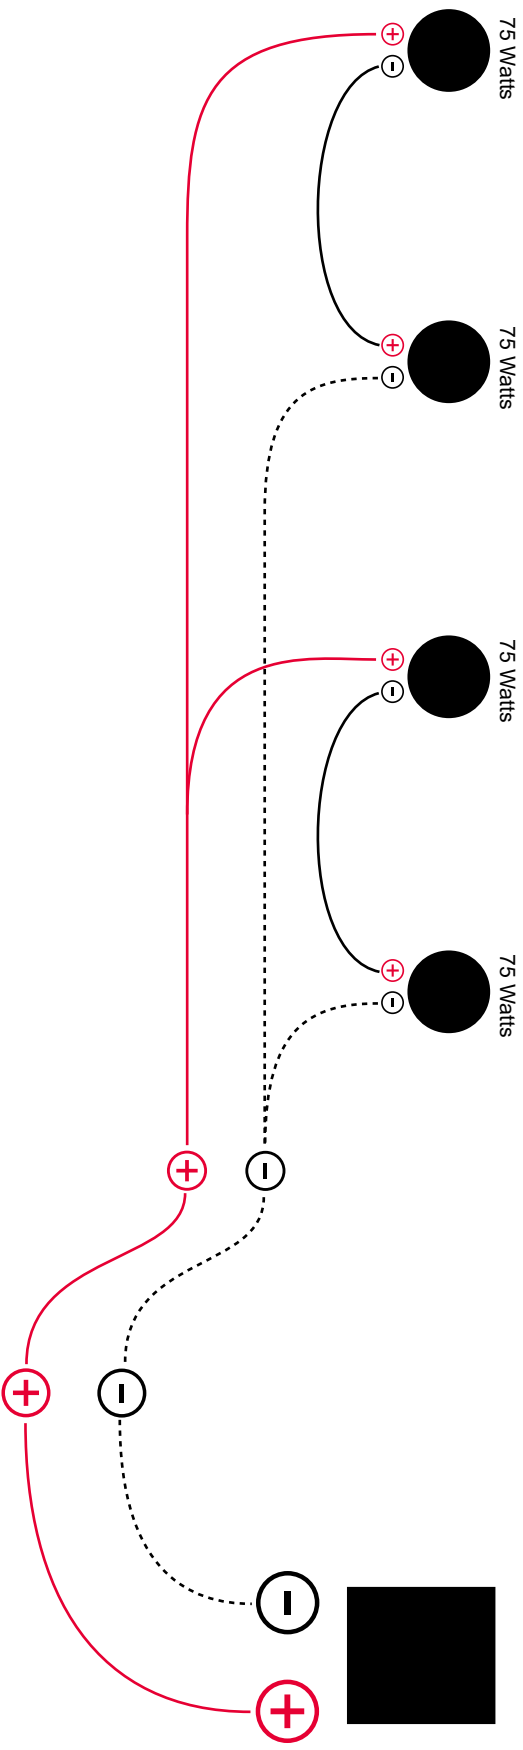

ButtKicker® Wiring Diagram

Connecting 4 ButtKicker Mini LFEs to 1 BKA300-4 Power Amplifier

ButtKicker®
Feel what you've been missing...

© 2010 The Gutammer Company
www.thebutt kicker.com

KEY

⊖ - - - - - Negative Wire Run
⊕ - - - - - Positive Wire Run

● =  ButtKicker Mini LFE

■ =  ButtKicker Power Amplifier BKA300-4