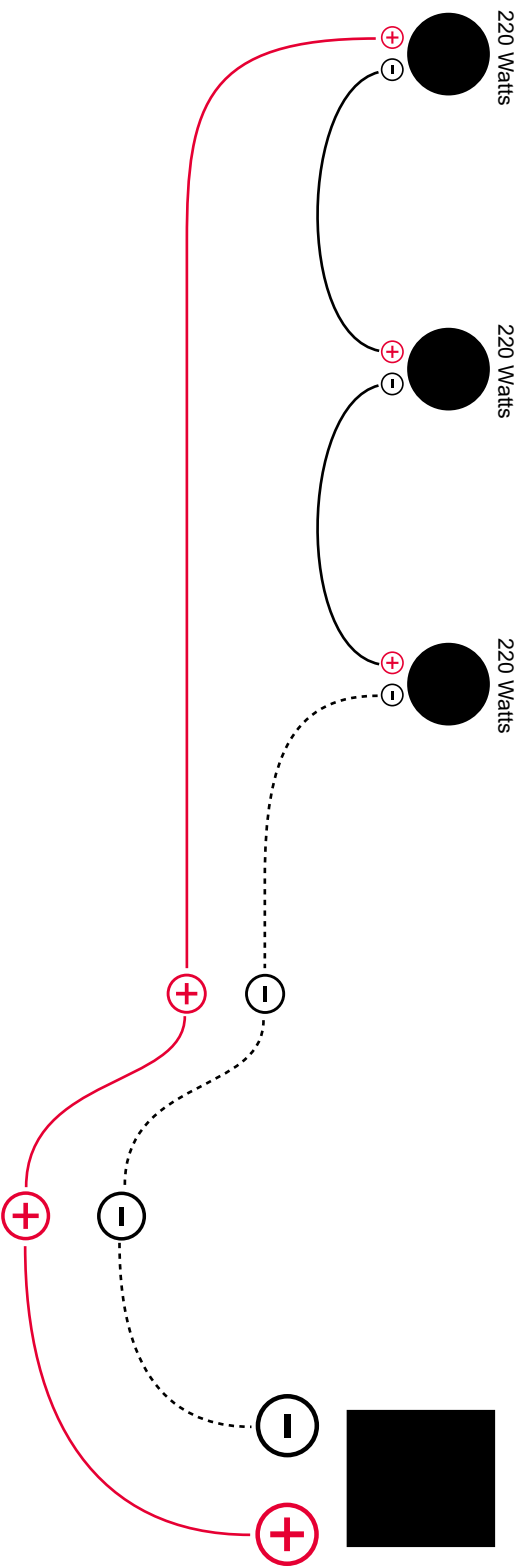

ButtKicker® Wiring Diagram

Connecting 3 ButtKicker Mini CONCERTs to 1 BKA1000-N Power Amplifier

ButtKicker®
Feel what you've been missing...

© 2010 The Gutammer Company
www.thebutt kicker.com

KEY

⊖ ----- Negative Wire Run

⊕ ----- Positive Wire Run

● =  ButtKicker Mini CONCERT

■ =  ButtKicker Power Amplifier BKA1000-N