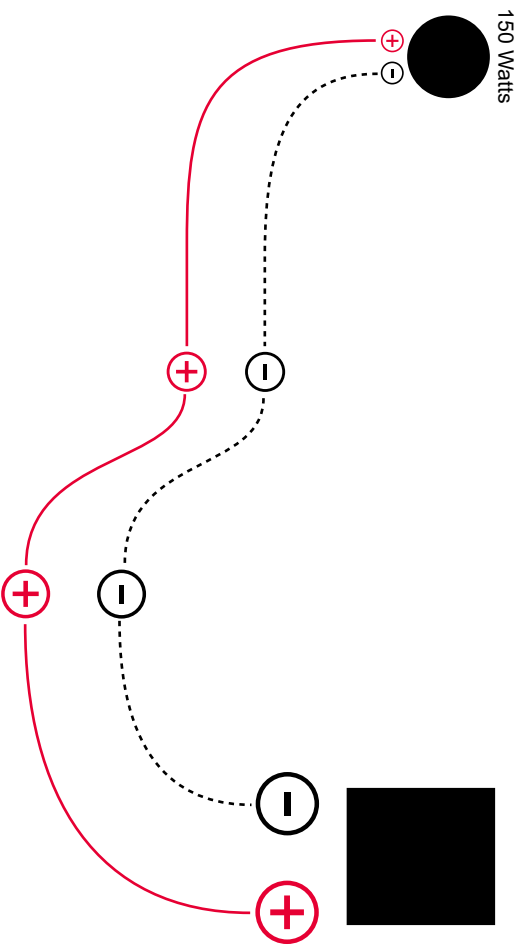

ButtKicker® Wiring Diagram

Connecting 1 ButtKicker Mini CONCERT to 1 BKA300-4 Power Amplifier

ButtKicker®
Feel what you've been missing...

© 2010 The Gutammer Company
www.thebuttkicker.com

KEY

- ⊖ Negative Wire Run
- ⊕ ——— Positive Wire Run