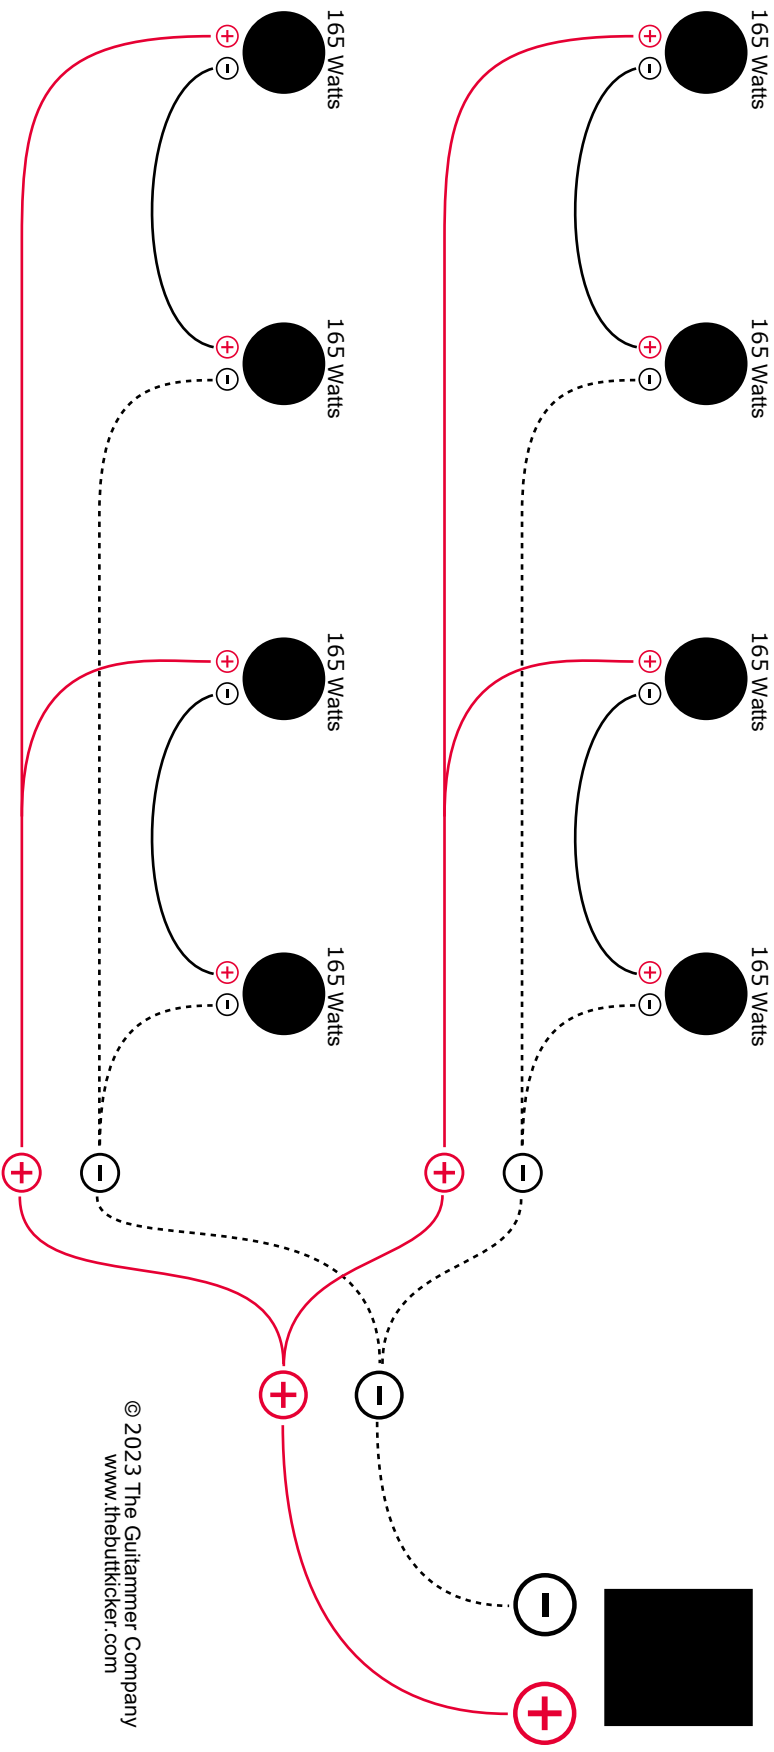

ButtKicker® Wiring Diagram

ButtKicker®
Feel what you've been missing...

Connecting 8 ButtKicker Mini LFEs to 1 BKA1000-P Power Amplifier

© 2023 The Guitammer Company
www.thebutt kicker.com

KEY

⊖ Negative Wire Run
⊕ ——— Positive Wire Run

● =  ButtKicker Mini LFE

■ =  ButtKicker Power Amplifier BKA1000-P