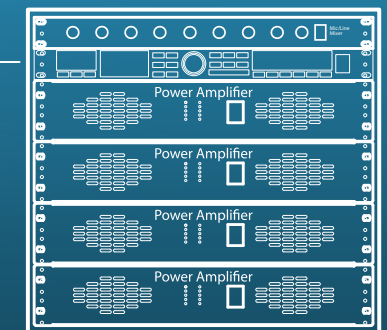

Recliner with BKCS transducer(s) mounted to inside of recliner. Wiring from unit is concealed behind seat, and run under seating floor or in wire mold to control room.

Traditional / Tip-Up seat with BKCS transducer mounted to underside. Wiring from unit is concealed behind seat, and run under seating floor or in wire mold to control room.

OR

EXISTING DCP

- › BKCS connects to the Digital Cinema Processor (DCP). BKCS works with all audio systems, Dolby Atmos, DTS:X, Barco Auro, 7.1, 5.1, etc.
- › BKCS works with all movies, no encoding needed.
- › BKCS is tuned for optimal performance and effect for all movies.