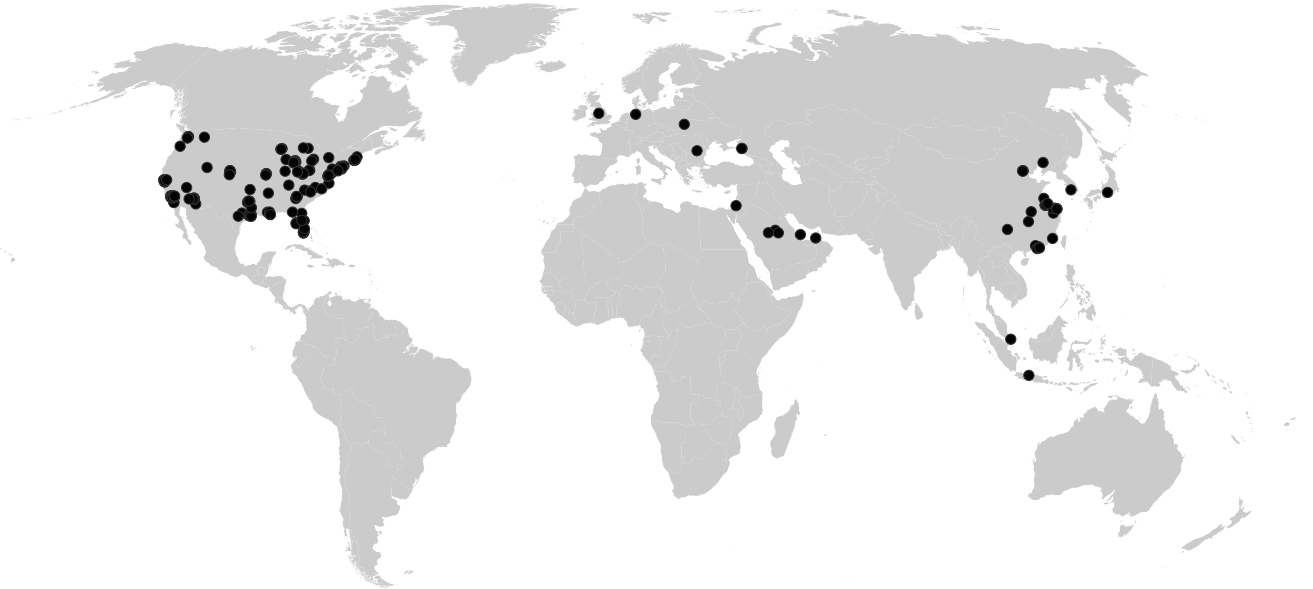

TO LEARN MORE OR TO SCHEDULE A
PRODUCT DEMONSTRATION, CONTACT:

CINEMA@GUITAMMER.COM

1-888-676-2828

BKCS **MOVED
ME**

BKCS Cinema Map

Current as of April 2021

OVER 45,000 SEATS...11 COUNTRIES...OVER 250 SCREENS...AND COUNTING

AMC Baton Rouge 16 - Baton Rouge, LA

219 ButtKicker Equipped Seats

AMC River East 21 - Chicago, IL

190 ButtKicker Equipped Seats

AMC Concord Mills 24 - Concord, NC

138 ButtKicker Equipped Seats

AMC Naperville 16 - Naperville, IL