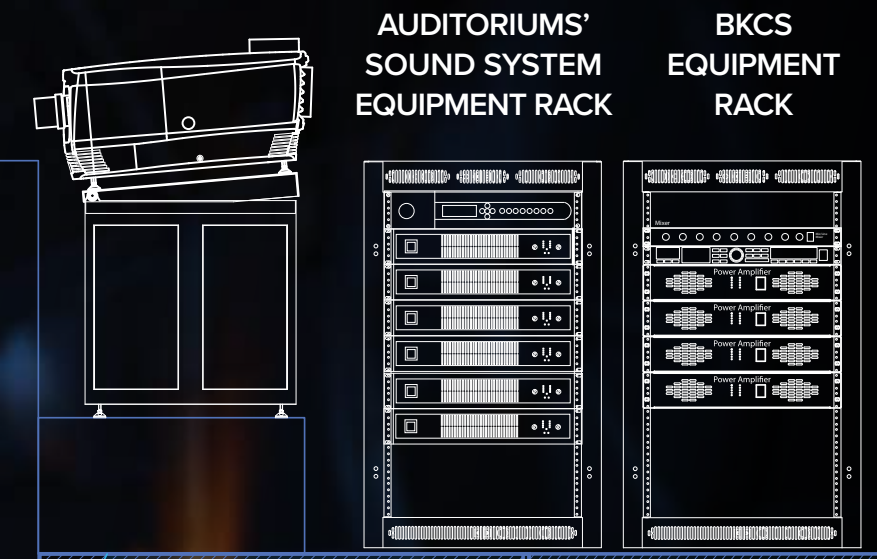

Because BKCS works with the existing movie soundtrack, natively, no additional encoding or "activation" is required.

A range of commercial grade cinema amplifiers are available to power installs of any size. Most installations supply 100 to 250 watts per seat, providing excellent response at value conscious pricing.

ENGINEERED TO THRILL

Using patented technology, BKCS uses the soundtrack's existing audio signals, whether just the I/LFE channel or bass range from all channels, and enable the audience to "feel" the movie's impact powerfully and accurately.

EASY TO INSTALL WITH NO MAINTENANCE

EACH SEAT IN THE AUDITORIUM IS
FITTED WITH A BKCS TRANSDUCER.

Low voltage speaker wire runs from each seat to wire mold behind each row of seats and is grouped together into a smaller number of cable groups for connection to the BKCS equipment rack in the control room. The cable groups run to the control room either underneath the seating area or in wire mold running along the auditoriums steps.