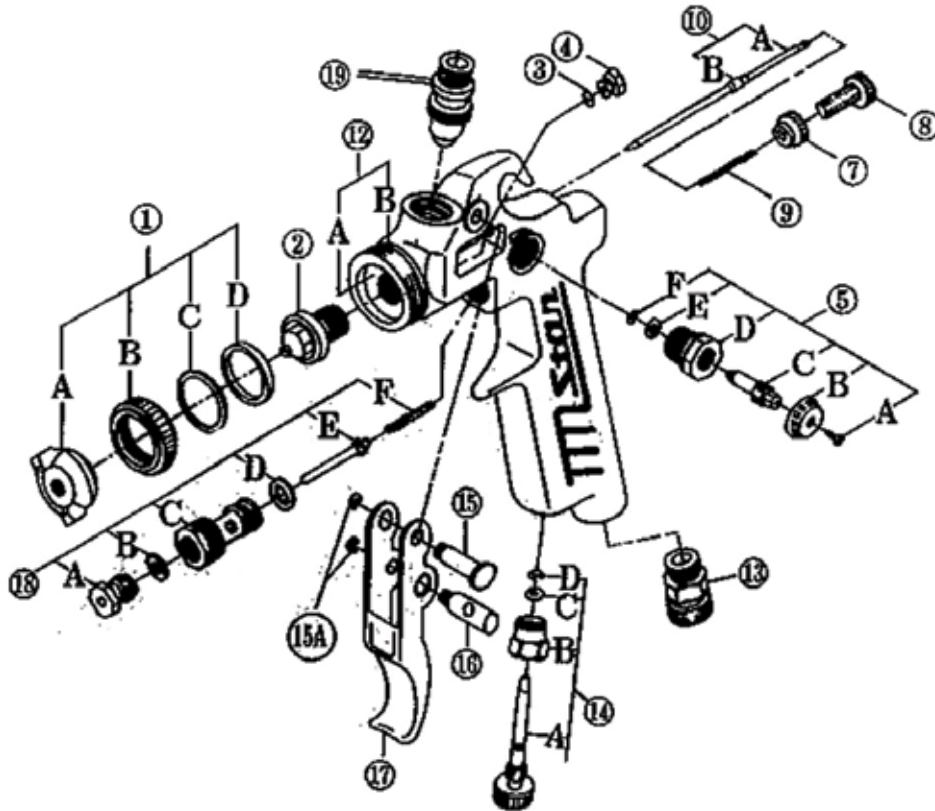

**S-106TG-1**

**STAR TOUCH UP SPRAY GUN TOP MOUNT GRAVITY 0.5MM**

<u>1</u>	X106TG1-1	AIR CAP (0.5MM)
<u>2</u>	X106TG2-1	FLUID NOZZLE (0.5MM)
<u>3</u>	X106TG-03	NEEDLE PACKING
<u>4</u>	X106TG-04	PACKING NUT
<u>5</u>	X106TG-05	SPREADER ADJ VALVE SET
<u>7</u>	X106TG-07	LOCK RING
<u>8</u>	X106TG-08	FLUID ADJ KNOB
<u>9</u>	X106TG-09	NEEDLE SPRING
<u>10</u>	X106TG10-1	FLUID NEEDLE (0.5MM)
<u>13</u>	X106TG-13	AIR HOSE JOINT
<u>14</u>	X106TG-14	AIR ADJ VALVE SET
<u>15</u>	X106TG-15	TRIGGER STUD
<u>15A</u>	X106TG-15A	TRIGGER STOPPER
<u>16</u>	X106TG-16	TRIGGER PIN
<u>17</u>	X106TG-17	TRIGGER
<u>18</u>	X106TG-18	AIR VALVE SEAT SET
<u>19</u>	X106TG-19	FLUID JOINT
-	SA23	SERVICE KIT

**COMPLETE SETUP**

S-106TG TOUCH UP SERIES - NEEDLE / NOZZLE / AIRCAP

XSUS106TG1

SET UP S-106TG-1

(0.5MM)