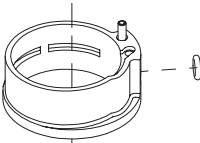

# Sander Spare Parts Kits

**A** MPA0805  
10,000 opm Muffer Kit  
Code: 8993017211

**B** MPA0806  
OS Spindle Bearing Kit  
Code: 8993019411

**C** MPA0798  
Air Inlet Kit  
Code: 8993018811

**D** MPA0932  
DB Swivel Fitting Kit  
Code: 8993011311

**E** MPA0994  
Cylinder & O-ring Kit  
Code: 8993009211

**F** MPA0993  
Lock Ring & O-ring Kit  
Code: 8993007911

**G** MPA3207  
CV Swivel Fitting Kit  
Code: 8991600311

**H** MPA0799  
Endplate Bearing Kit  
Code: 8993019811