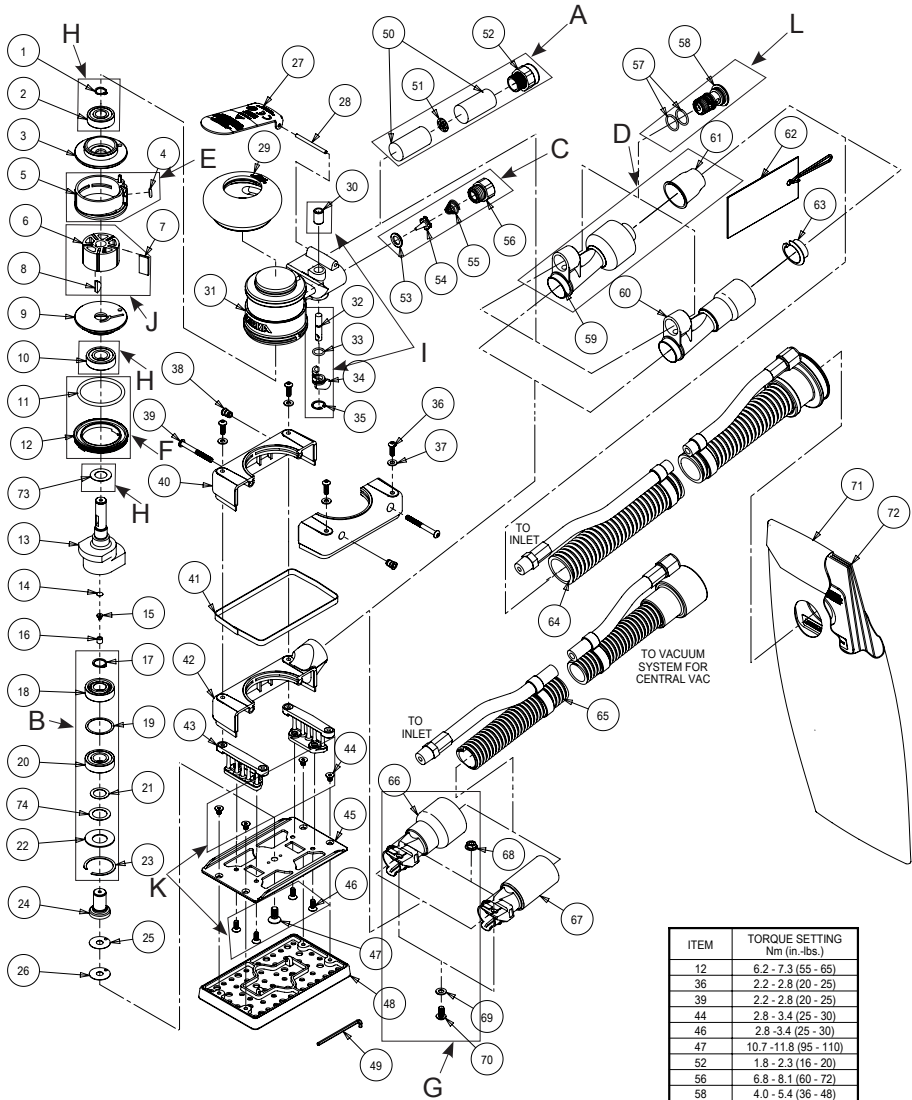

## Parts List

Item	P/N	Description	Qty.
1	MPA0040	RETAINING RING	1
2	MPA0021	BEARING	1
3	MPB0017	REAR ENDPLATE	1
4	MPA0042	O-RING	1
5	MPA0005	CYLINDER ASSEMBLY	1
6	MPB0005	ROTOR	1
7	MPA0010	VANE	5
8	MPA0041	KEY	1
9	MPB0016	FRONT ENDPLATE	1
10	MPA0019	BEARING	1
11	MPA0045	O-RING	1
12	MPA0001	LOCK RING	1
13	MPB0179	3 mm (1/8 in.) ORBIT AirSHIELD™ SHAFT BALANCER	1
14	MPA0122	FILTER	1
15	MPA0121	VALVE	1
16	MPA0120	RETAINER	1
17	MPA0090	RETAINING RING	1
18	MPA0035	BEARING	1
19	MPA0193	SHIM	1
20	MPA0020	BEARING	1
21	MPA0016	SHIM	1
22	MPA0017	WASHER	1
23	MPA0018	RETAINING RING	1
24	MPA0113	SPINDLE ASSEMBLY	1
25	MPA0079	SPACER (0.2 mm thick)	OPT
26	MPA0080	SPACER (0.4 mm thick)	1
27	MPA1697	LEVER	1
28	MPA0031	PIN	1
29	MPA0288	65 mm GRIP (2½ in.)	OPT
	MPA0289	70 mm GRIP (2¾ in.)	OPT
	MPA0290	75 mm GRIP (3 in.)	1
30	MPA0015	SLEEVE	1
31	MPA0227	HOUSING	1
32	MPA0008	VALVE STEM ASSEMBLY	1
33	MPA0043	O-RING	1
34	MPB0014	SPEED CONTROL	1
35	MPA0039	RETAINING RING	1
36	MPA0768	SCREW	4
37	MPA0076	WASHER	4
38	MPA0071	THREADED INSERT	2
39	MPA0770	SCREW	2
40	MPD0004	SHROUD (Right Hand and NV Left Hand)	2
41	MPA0444	SHROUD SEAL	1
42	MPD0005	CV/DB SHROUD	1
43	MPC0089	PAD SUPPORT ASSEMBLY	2
44	MPA0766	SCREW	4
45	MPC0115	PAD BACKING	1
46	MPA0767	SCREW	4
47	MPA0078	SCREW	1
48	NA	SEE LITERATURE FOR PADS (type/size determined by model)	1
49	MPA0864	2.5 mm HEX WRENCH (supplied with each tool)	1
50	MPA0032	MUFFLER	2
51	MPA0038	PLATE	1
52	MPA0166	MUFFLER HOUSING	1
53	MPA0009	SEAT	1
54	MPA0007	VALVE	1
55	MPA0014	VALVE SPRING	1
56	MPA0013	INLET BUSHING	1
57	MPA0044	O-RING	2
58	MPA0722	DB RETAINER	1
59	MPA0410	Ø 28 mm (1 in.) HOSE SuperVAC™ DB SWIVEL EXHAUST ASSEMBLY	1
60	MPA0409	Ø 19 mm (¾ in.) HOSE SuperVAC™ DB SWIVEL EXHAUST ASSEMBLY	OPT
61	MPA0778	28 mm (1 in) HOSE SEAL	1
62	MPA0856	Mirka 19 mm (¾ in.) HOSE SEAL TAG WITH INSTRUCTION	OPT
63	MPA0931	Mirka 28 mm (1 in.) HOSE SEAL TAG WITH INSTRUCTION	1
64	MPA0854	19 mm (¾ in) HOSE SEAL	OPT
65	MPA0412	Ø 28 mm (1 in.) VAC HOSE TO Ø 28 mm (1 in.) DOUBLE BAG FITTING AND AIRLINE ASSY.	1
66	MPA0411	Ø 19 mm (¾ in.) VAC HOSE TO Ø 19 mm (¾ in.) DOUBLE BAG FITTING AND AIRLINE ASSEMBLY	OPT
67	MPA0300	Ø 19 mm (¾ in.) HOSE TO Ø 19 mm (¾ in.) x Ø 28 mm (1 in.) HOSE ADAPTER COUPLING AND AIRLINE ASSY.	OPT
68	MPA0092	SuperVAC™ CV Ø 28 mm (1 in.) CV SWIVEL EXHAUST ASSEMBLY	1
69	MPA0298	SuperVAC™ CV Ø 19 mm (¾ in.) CV SWIVEL EXHAUST ASSEMBLY	OPT
70	MPA0048	NUT	1
71	MPA0047	WASHER	1
72	MPA0769	SCREW	1
73	MPA0658	VACUUM BAG	1
74	MPA0465	10 PACK OF VACUUM BAG INSERTS	1
75	MPA2541	FRONT BEARING DUST SHIELD	1
76	MPA2542	SPINDLE BEARING DUST SHIELD	1