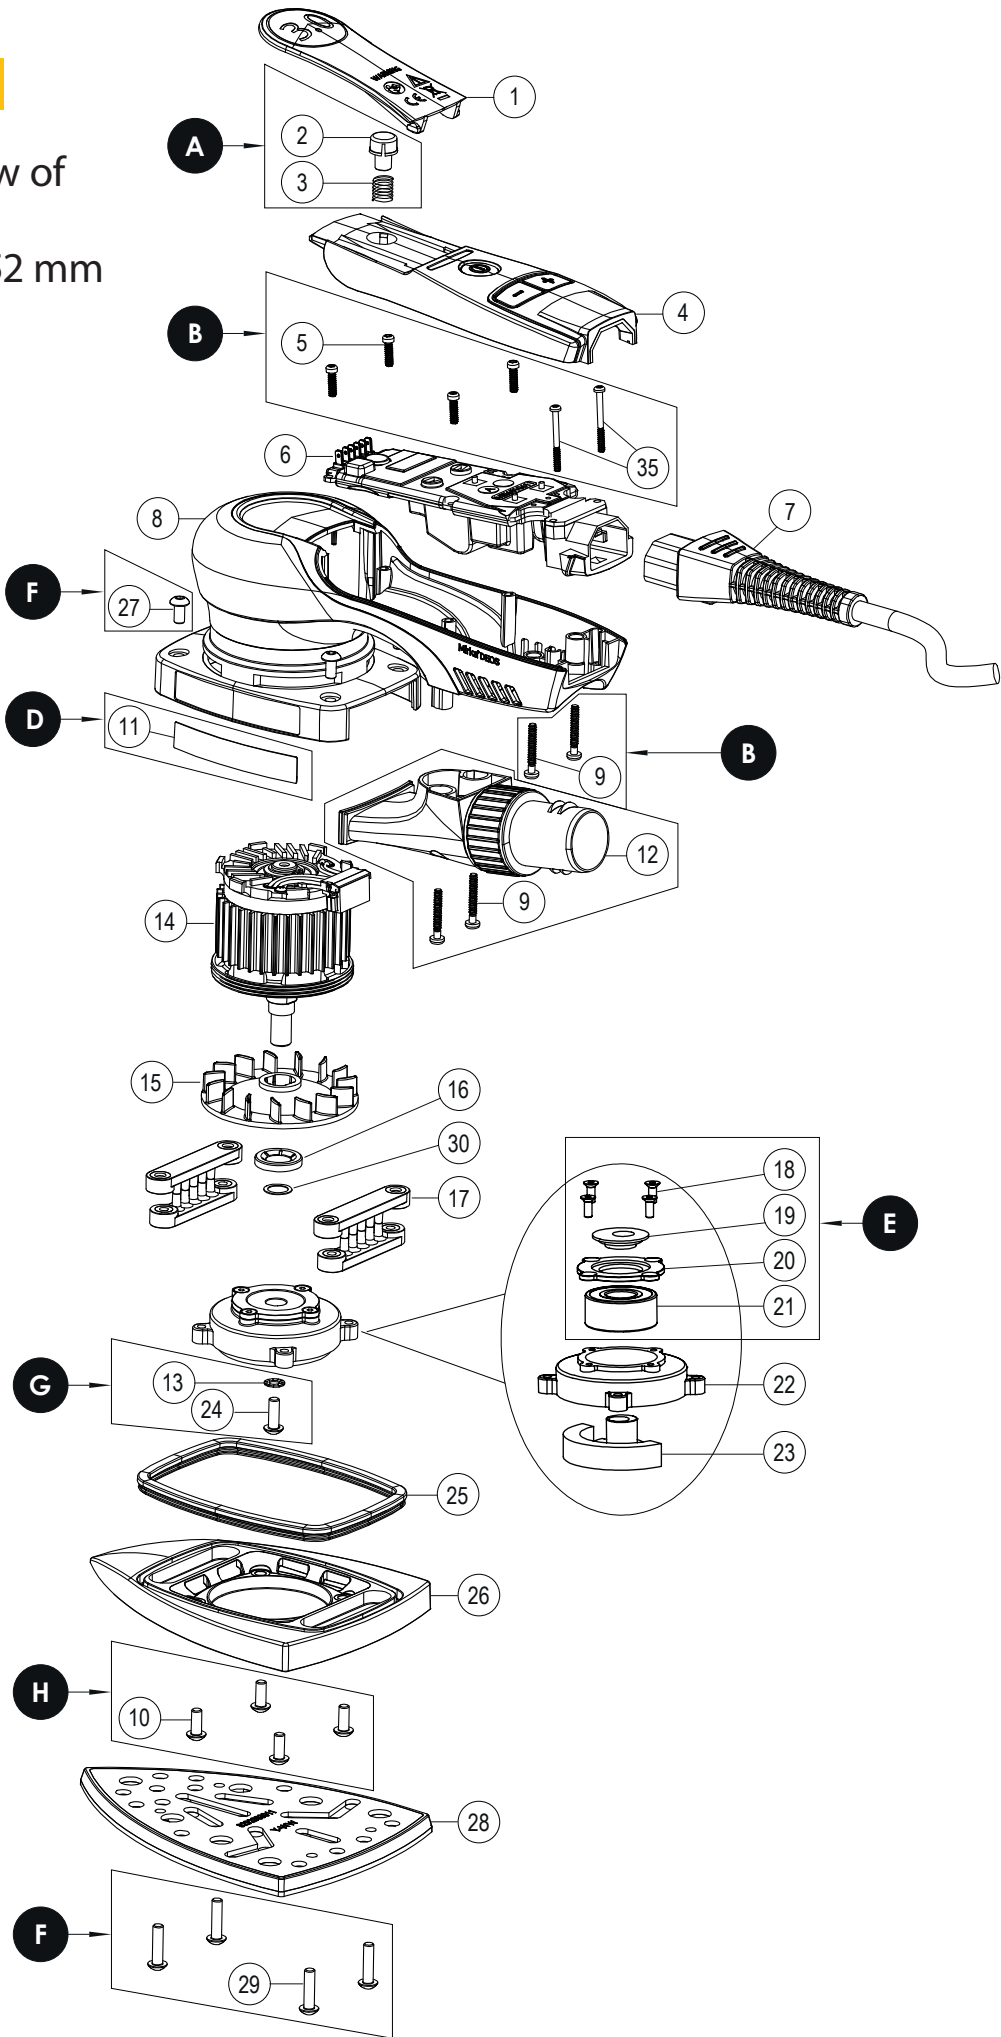

Exploded view of
DEOS Delta
100 x 152 x 152 mm
(220–240 V)

Updated 07.11.2018

DEOS Delta 100 x 152 x 152 mm Spare part kits (220-240V)

Electrical tool must be serviced by a qualified repair person and in accordance with national requirements.

Separate spare parts on next page.

DEOS Delta 100 x 152 x 152 mm Spare parts (220-240V)

Mirka code	Item	Description	Kit	Qty	Tightening torque
MIE3310111	1	Lever 3.0mm		1	
	2	Start Button	A	1	
	3	Spring	A	1	
MIE6510411	4	Cover Plate		1	
	5	Screws	B	4	
MIE6510611	6	Speed Controller *		1	
MIE9016011	7	Rewireable Mains Cable 4,3m CE 230V EU		1	
MIE9017011	7	Rewireable Mains Cable 4,3m CE 230V UK		1	
MIE9017111	7	Rewireable Mains Cable 4,3m CE 230V CH		1	
MIE9017511	7	Rewireable Mains Cable 4,3m CE 230V ANZ		1	
MIE6517411	7	Mains Cable 4,3 m CE 230V CN		1	
MIE6610811	8	Housing		1	
	9	Screws	B, C	4	
	10	Screws	H	4	
	11	Type Label 230V	D	1	
	12	Swivel Exhaust Assembly	C	1	
	13	Washer	G	1	
	14	Motor Assembly 230 V*		1	25 Nm
MIE3311511	15	Fan		1	
MIE3311611	16	Pushlock Washer		1	
MIE3311711	17	Pad Support		2	
	18	Screws	E	4	
	19	Dust Shield	E	1	
	20	Bearing Flange	E	1	
	21	Ball Bearing	E	1	
	22	Bearing Housing		1	
MIE6612311	23	Balancing Weight 100x152x152 mm		1	
	24	Screw	G	1	
MIE6612511	25	Seal		1	
MIE6612611	26	Backing Plate 100x152x152mm		1	
	27	Screws	F	4	
8292663011	28	Backing Pad Net 100x152x152mm Grip 34H Med		1	
	29	Screws	F	4	
MIE3313011	30	Spacer		1	
	35	Screws	B	2	