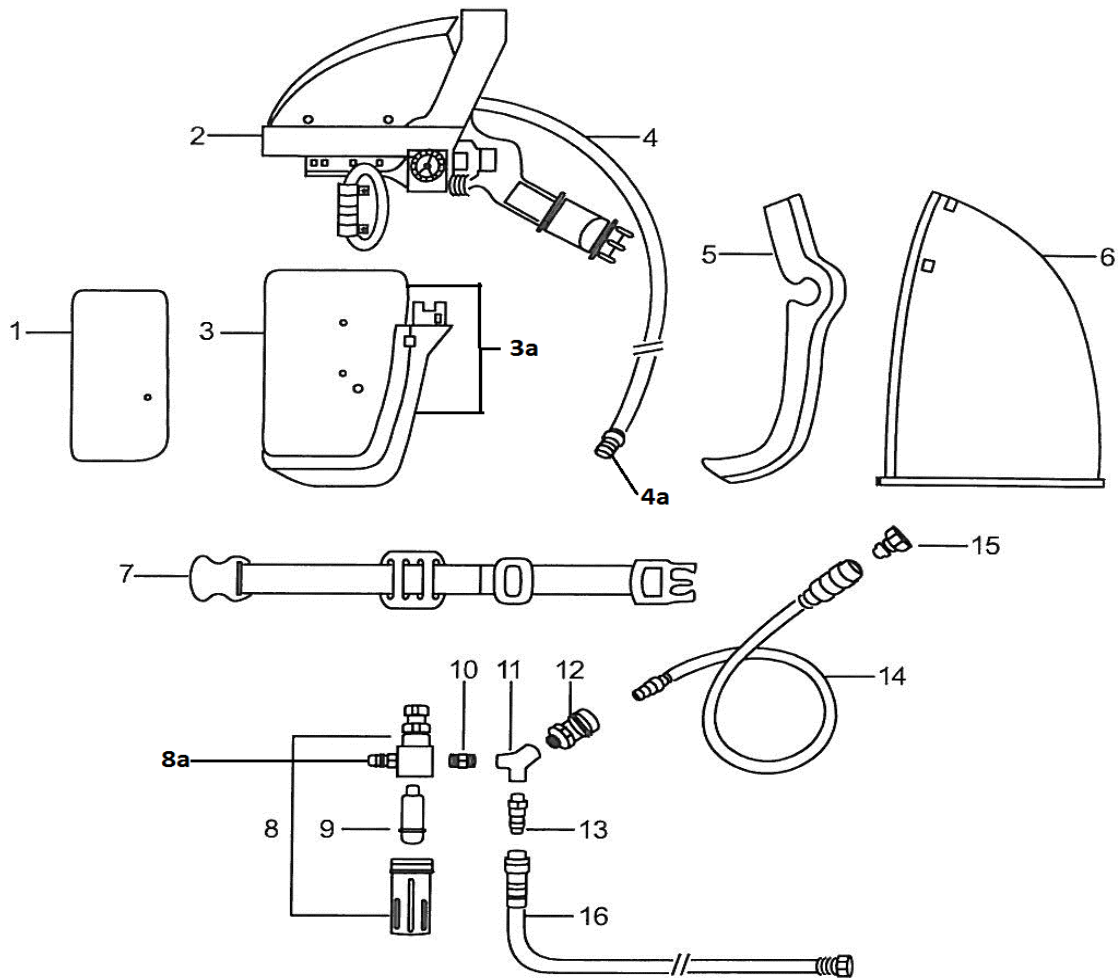

AF2109CFR AIRFED MASK KIT

ITEM NO.	PART NO.	DESCRIPTION	ITEM NO.	PART NO.	DESCRIPTION
1	AF2112K10	Visor Cover Pkt 10	14,15	GH12	Flexible Spraygun Hose 1.2m with QR Fittings
2,3,4,5	AF2010HEAD	Head/ Visor Assembly (w/o nape & visor cover)	15	HLP.02FF	QR Adapter 1/4 F
3	AF2010V	Face Visor Only suits upward flow mask	16	AFBH10	Air Breathing Hose with QR Lock Coupling & Nut/ Tail Fitting
3a	AF2010CHIN	Chinguard & Visor suits upward flow mask			
4	AF2010DIFF	Diffuser & Hose Assembly - Downward flow			
4a	21SSTF06MX	Plug - Rectus			
5	AF2101	Hygiene Kit, Fabric Face & Foam brow seal		CFR112	Filter/ Reg/ Coalescer 5 micron
6	AF2103	Nape / Head Cover			
7	AF2003	Adjustable Waist Belt		97801731	CFR112 1st Stage Filter Element 5 micron
7-13	AF2107C	Waist Belt, Filter Reg & fittings Assembly		97801982	CFR112 2nd Stage Filter Element 0.01 micron
8,9	AF2107	Carbon Filter Regulator			
8a	21KSAW13MP	Coupling - Rectus			
9	AF2006	Replacement Carbon Filter			
10	441	Nipple 1/4 M			
11	498	Y Piece 1/4 F			
12	HLS.02M	QR Coupling 1/4 M			
13	HLP.02M	QR Adapter 1/4 M			