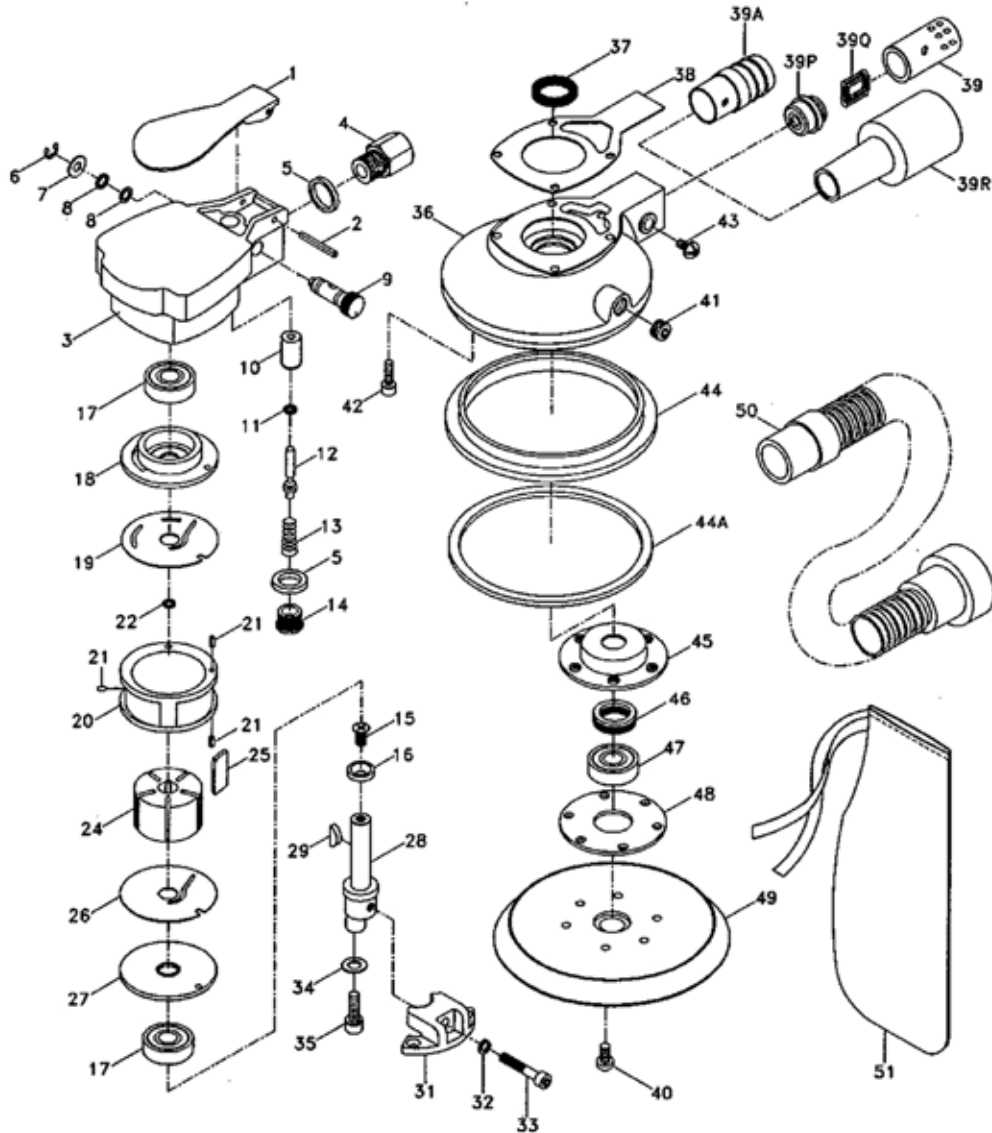

**12230**

**WORKQUIP 150MM RANDOM ORBITAL SANDER (5MM)**

<u>1</u>	Z12230-01	TRIGGER				
<u>12</u>	Z12230-12	THROTTLE VALVE				
<u>18</u>	Z12230-18	REAR MOTOR PLATE				
<u>19</u>	Z12230-19	UPPER BRASS WASHER				
<u>25</u>	Z12230-25	ROTOR BLADE				
<u>26</u>	Z12230-26	LOWER BRASS WASHER				
<u>27</u>	Z12230-27	FRONT MOTOR PLATE				
<u>28</u>	Z12230-28	ROTOR SHAFT				
<u>29</u>	Z12230-29	WOODRAFT KEY				
<u>37</u>	Z12230-37	BEARING SEAL				
<u>38</u>	Z12230-38	GASKET				
<u>39</u>	Z12230-39	SILENCER				
<u>39A</u>	Z12230-39A	ADAPTOR FOR HOSE ASSY				
				<u>39Q</u>	Z12230-39Q	MUFFLER FILTER
				<u>40</u>	Z12230-40	PAD SCREW
				<u>44A</u>	Z12230-44A	DUST MUFFLER
				<u>46</u>	Z12230-46	GASKET
				<u>47</u>	Z12230-47	PAD BEARING
				<u>48</u>	Z12230-48	PAD WASHER
				<u>49</u>	12230-S	ADHESIVE STICK PAD
					12230-V	HOOK ON PAD
				<u>50</u>	Z12230-50	HOSE ASSY
				-	12230-DK	DUST KIT - includes: 39A Adaptor 39R Hose Adaptor 50 Hose 51 Dust Bag