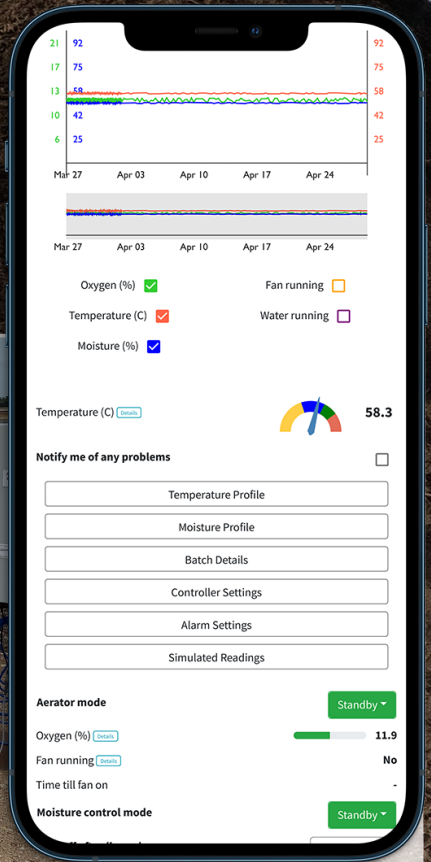

## APP BASED

- Compliance focused data.
- Consistent control.
- 24hr adjustable alerts.