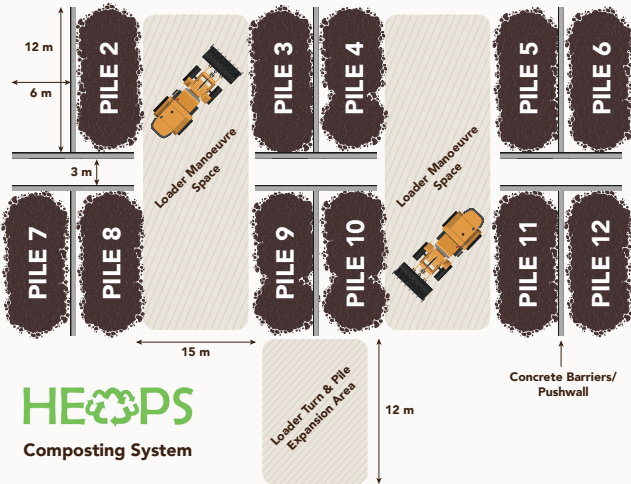

## APP BASED

- Compliance focused data.
- Consistent control.
- 24hr adjustable alerts.