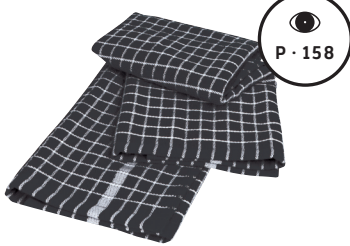

W18 × L28" · 100% COTTON

OVEN TOWEL

Thermal Protection · Heavy Duty

HANDLES HOT ITEMS LIKE A POTHOLDER
DRIES HANDS AND MOPS UP SPILLS

W14 × L26" · 100% COTTON

FLOURSACKS set of 3

Generous Size · Lint-Free · Super Soft

DRIES DISHES & SALAD GREENS
WRAPS FOOD & CONTAINERS

W20 × L30" · 100% COTTON

BASKETWEAVE TOWEL

Bold Style · Hardworking

TEXTURED AND ABSORBENT
FOR MAXIMUM FUNCTIONALITY

W16 × L25" · 100% COTTON

ALL OF OUR TOWELS ARE

J-HOOKED

COLOR COORDINATED

EASY CARE

SYMMETRY TOWELS

Thick · Heavy Duty · Super Absorbent

W18 x L28" · 100% COTTON

SECOND SPIN TOWELS set of 2

Recycled Textiles · Textured · Stylish

W18 x L28" · 85% RECYCLED COTTON
15% RECYCLED POLYESTER

BAKERS FLOURSACKS set of 3

Crinkle Texture · Lint-free · Extra Soft

ALTERNATIVE STRAINER OR CHEESECLOTH
WRAPS FOOD & PRODUCE
W20 x L30" · 100% COTTON