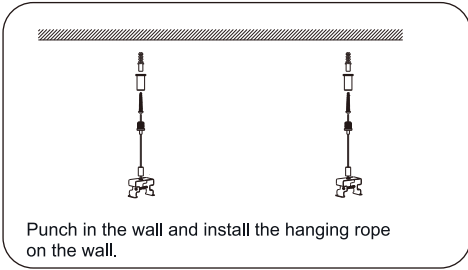

WARNING

Risk of electrocution due to live components.

In case of incorrect connection, the housing of the luminaire or the wire ropes may carry electric voltage and cause severe injuries.

- X Have the luminaire connected by a skilled electrician only.
- X The luminaire must be connected to a mains supply with protective earth conductor.
- X Connect the grounding cable mounted on the holding plate to the protective earth conductor terminal.

NOTICE

Material damage if the admissible total power consumption is exceeded.

Damage or destruction of the luminaire.

- X Do not daisy chain more than six luminaires.

Surface Mounting Installation

Suspension

Wiring (standard)

Wiring (Linkable)

Wiring (two cables from single end)