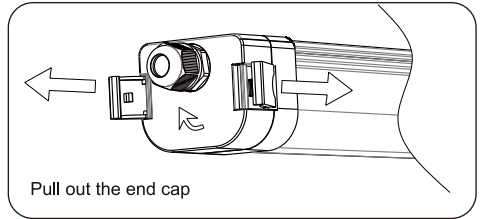

Wiring (standard)