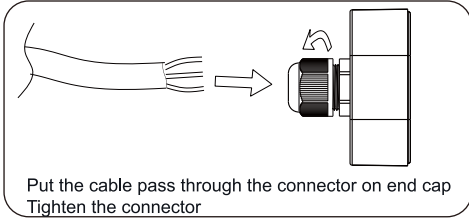

WARNING

Risk of electrocution due to live components.

In case of incorrect connection, the housing of the luminaire or the wire ropes may carry electric voltage and cause severe injuries.

- X Have the luminaire connected by a skilled electrician only.
- X The luminaire must be connected to a mains supply with protective earth conductor.
- X Connect the grounding cable mounted on the holding plate to the protective earth conductor terminal.

NOTICE

Material damage if the admissible total power consumption is exceeded.

Damage or destruction of the luminaire.

- X Do not daisy chain more than six luminaires.

Surface Mounting Installation

Suspension

Wiring (standard)

Wiring (Linkable)

Wiring (two cables from single end)