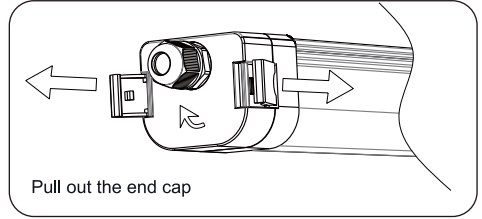

Wiring (Linkable)