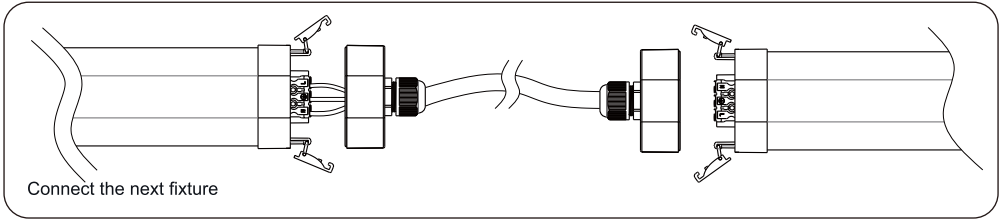

WARNING

Risk of electrocution due to live components.

In case of incorrect connection, the housing of the luminaire or the wire ropes may carry electric voltage and cause severe injuries.

- X Have the luminaire connected by a skilled electrician only.
- X The luminaire must be connected to a mains supply with protective earth conductor.
- X Connect the grounding cable mounted on the holding plate to the protective earth conductor terminal.

NOTICE

Material damage if the admissible total power consumption is exceeded.

Damage or destruction of the luminaire.

- X Do not daisy chain more than six luminaires.

Surface Mounting Installation

Suspension

Wiring (standard)

Wiring (Linkable)

Wiring (two cables from single end)