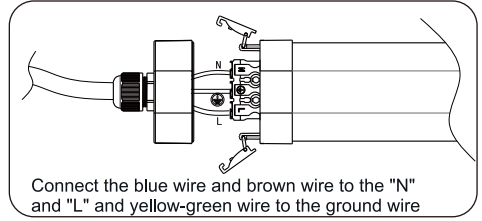

WARNING

Risk of electrocution due to live components.

In case of incorrect connection, the housing of the luminaire or the wire ropes may carry electric voltage and cause severe injuries.

- X Have the luminaire connected by a skilled electrician only.
- X The luminaire must be connected to a mains supply with protective earth conductor.
- X Connect the grounding cable mounted on the holding plate to the protective earth conductor terminal.

NOTICE

Material damage if the admissible total power consumption is exceeded.

Damage or destruction of the luminaire.

- X Do not daisy chain more than six luminaires.

Surface Mounting Installation

Suspension

Wiring (standard)

Wiring (Linkable)

Wiring (two cables from single end)