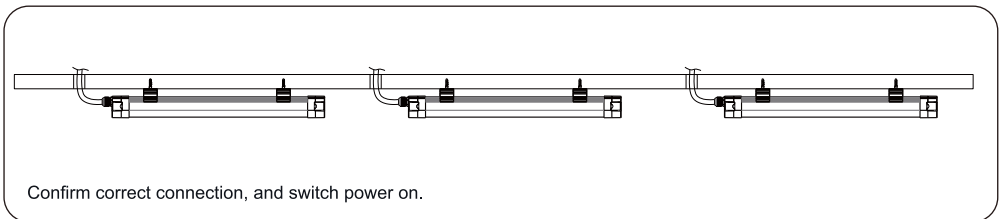

WARNING

Risk of electrocution due to live components.

In case of incorrect connection, the housing of the luminaire or the wire ropes may carry electric voltage and cause severe injuries.

- X Have the luminaire connected by a skilled electrician only.
- X The luminaire must be connected to a mains supply with protective earth conductor.
- X Connect the grounding cable mounted on the holding plate to the protective earth conductor terminal.

NOTICE

Material damage if the admissible total power consumption is exceeded.

Damage or destruction of the luminaire.

- X Do not daisy chain more than six luminaires.

Surface Mounting Installation

Suspension

Wiring (standard)

Wiring (Linkable)

Wiring (two cables from single end)