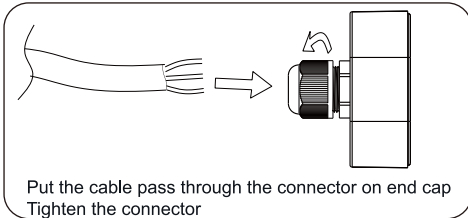

WARNING

Risk of electrocution due to live components.

In case of incorrect connection, the housing of the luminaire or the wire ropes may carry electric voltage and cause severe injuries.

- X Have the luminaire connected by a skilled electrician only.
- X The luminaire must be connected to a mains supply with protective earth conductor.
- X Connect the grounding cable mounted on the holding plate to the protective earth conductor terminal.

NOTICE

Material damage if the admissible total power consumption is exceeded.

Damage or destruction of the luminaire.

- X Do not daisy chain more than six luminaires.

Surface Mounting Installation

Suspension

Wiring (standard)

Wiring (Linkable)

Wiring (two cables from single end)