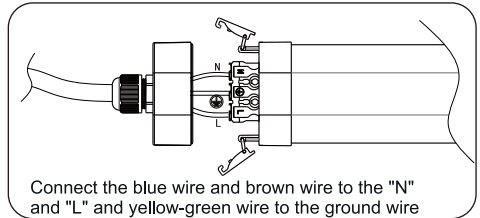

WARNING

Risk of electrocution due to live components.

In case of incorrect connection, the housing of the luminaire or the wire ropes may carry electric voltage and cause severe injuries.

- X Have the luminaire connected by a skilled electrician only.
- X The luminaire must be connected to a mains supply with protective earth conductor.
- X Connect the grounding cable mounted on the holding plate to the protective earth conductor terminal.

NOTICE

Material damage if the admissible total power consumption is exceeded.

Damage or destruction of the luminaire.

- X Do not daisy chain more than six luminaires.

Surface Mounting Installation

Suspension

Wiring (standard)

Wiring (Linkable)

Wiring (two cables from single end)