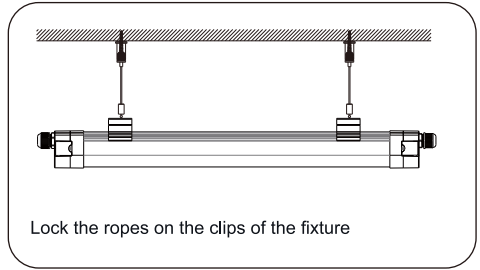

WARNING

Risk of electrocution due to live components.

In case of incorrect connection, the housing of the luminaire or the wire ropes may carry electric voltage and cause severe injuries.

- X Have the luminaire connected by a skilled electrician only.
- X The luminaire must be connected to a mains supply with protective earth conductor.
- X Connect the grounding cable mounted on the holding plate to the protective earth conductor terminal.

NOTICE

Material damage if the admissible total power consumption is exceeded.

Damage or destruction of the luminaire.

- X Do not daisy chain more than six luminaires.

Surface Mounting Installation

Suspension