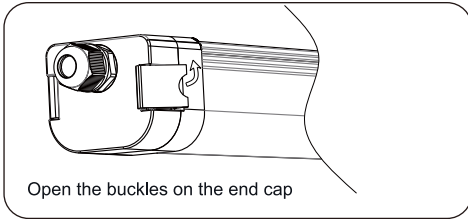

Wiring (standard)