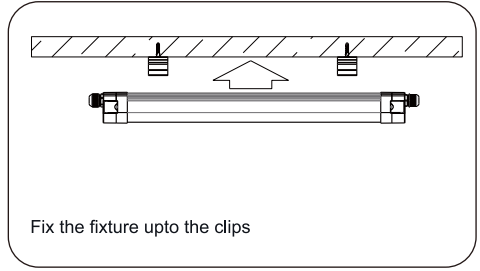

Surface Mounting Installation