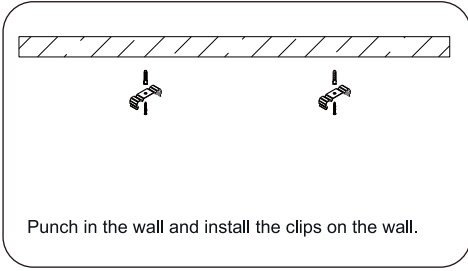

Surface Mounting Installation