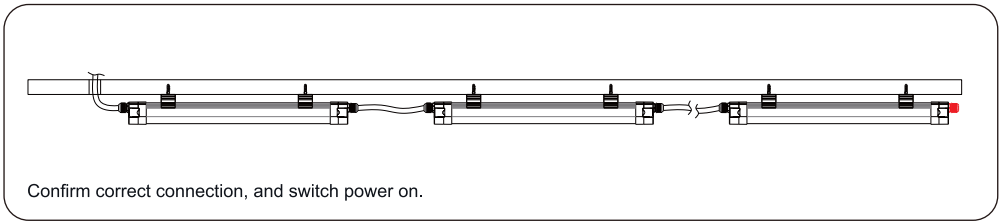

WARNING

Risk of electrocution due to live components.

In case of incorrect connection, the housing of the luminaire or the wire ropes may carry electric voltage and cause severe injuries.

- X Have the luminaire connected by a skilled electrician only.
- X The luminaire must be connected to a mains supply with protective earth conductor.
- X Connect the grounding cable mounted on the holding plate to the protective earth conductor terminal.

NOTICE

Material damage if the admissible total power consumption is exceeded.

Damage or destruction of the luminaire.

- X Do not daisy chain more than six luminaires.

Surface Mounting Installation

Suspension

Wiring (standard)

Wiring (Linkable)

Wiring (two cables from single end)