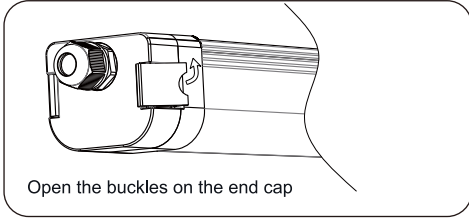

Wiring (Linkable)