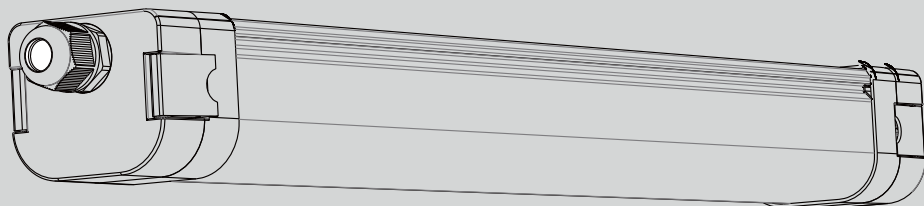

USER MANUAL

DANGER

Warning against hazards that may result in material damage in case of non-observance.

CAUTION

Risk of injury caused by a falling luminaire.

In case of improper mounting, the luminaire or luminaire elements may fall down and cause personal injuries and material damage.

- X The installation must be performed by a trained skilled electrician only.
- X Mount only on a ceiling which is suitable for mounting.
- X Use suitable screws and dowels only.
- X Use only the delivered fastening elements or other suitable fastening elements available from the manufacturer.
- X Mount all securing elements.

WARNING

Risk of electrocution due to live components.

In case of incorrect connection, the housing of the luminaire or the wire ropes may carry electric voltage and cause severe injuries.

- X Have the luminaire connected by a skilled electrician only.
- X The luminaire must be connected to a mains supply with protective earth conductor.
- X Connect the grounding cable mounted on the holding plate to the protective earth conductor terminal.