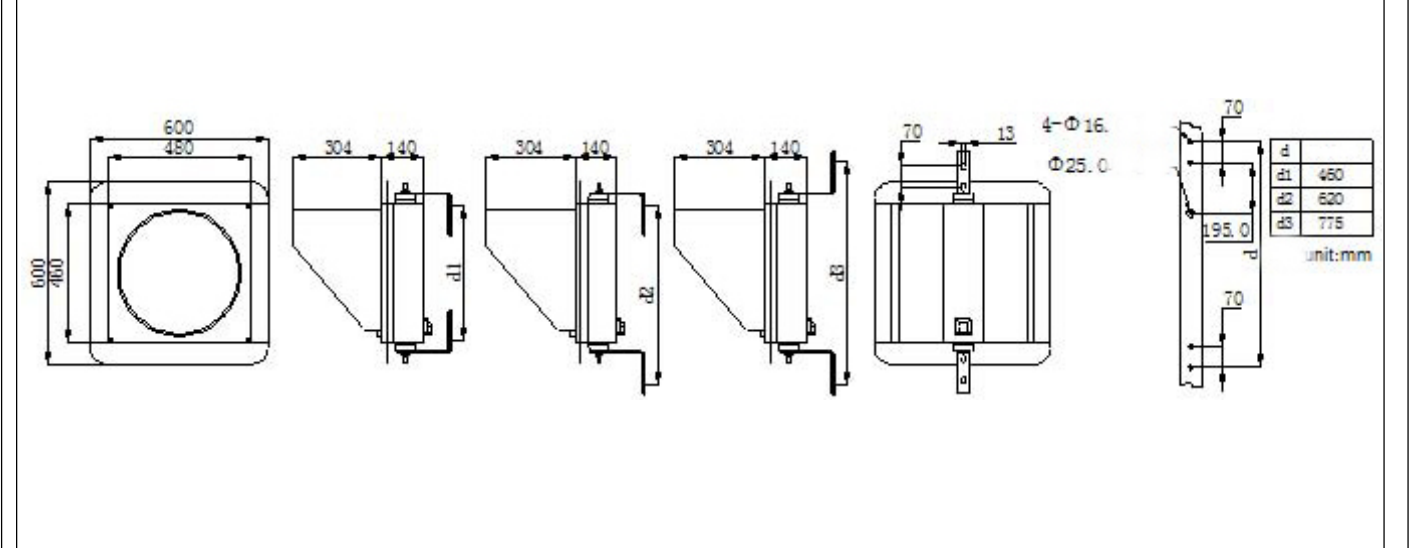

Technical Parameter s :

Color	LED Qty	Light Intensity	Wave length	Viewing angle		Power	Working Voltage	Housing Material
				L/ R	U/D			
Yellow circle	134pcs	≥ 10000cd/m²	590±5nm	10°	10°	≤ 10W	24V DC (20-28V) 50/60HZ	PC

Packing Info. :

Carton size	QTY	GW (Kg)	NW (Kg)	Wrapper	Volume (m3)
520*510*250mm	1pcs/carton	10.0	8.5	Export carton	0.066

Packing List :

Name	Light	L Bracket	Sun visor	Target Board	M4× 10 Screw	M4× 8 Screw & nut with gasket	Instruction	Certificate
Qty.(pcs)	1	2	1	4	8	8	1	1

Installation Sketch

Baiona AB
Hagagatan 34
113 47 Stockholm
Sverige
www.ledochled.se