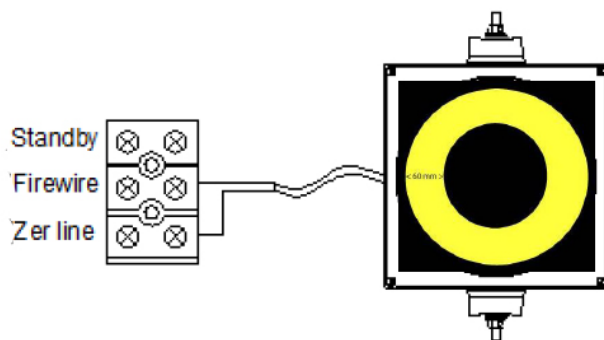

Φ 400mm Amber Circle Signal Light

Model No. : TP400x1C-Y

Connection Sketch

Black : Common  
yellow : yellow light

Product Photo

Product Features

- ☒ Novel design with beautiful appearance
- ☒ Low power consumption
- ☒ High efficiency and brightness
- ☒ Automatic dimming and monitoring function as requested.
- ☒ Long lifespan more than 100,000 hours
- ☒ Multi-layer sealed and waterproof
- ☒ -40 ~ +85 Degrees Celsius
- ☒ Exclusive optical lens and good color uniformity
- ☒ Long viewing distance
- ☒ Keep up with CE, ITE

**Technical Parameter s :**

| Color         | LED Qty | Light Intensity          | Wave length | Viewing angle |     | Power | Working Voltage               | Housing Material |
|---------------|---------|--------------------------|-------------|---------------|-----|-------|-------------------------------|------------------|
|               |         |                          |             | L/ R          | U/D |       |                               |                  |
| Yellow circle | 134pcs  | ≥ 10000cd/m <sup>2</sup> | 590±5nm     | 10°           | 10° | ≤ 10W | 24V DC<br>(20-28V)<br>50/60HZ | PC               |