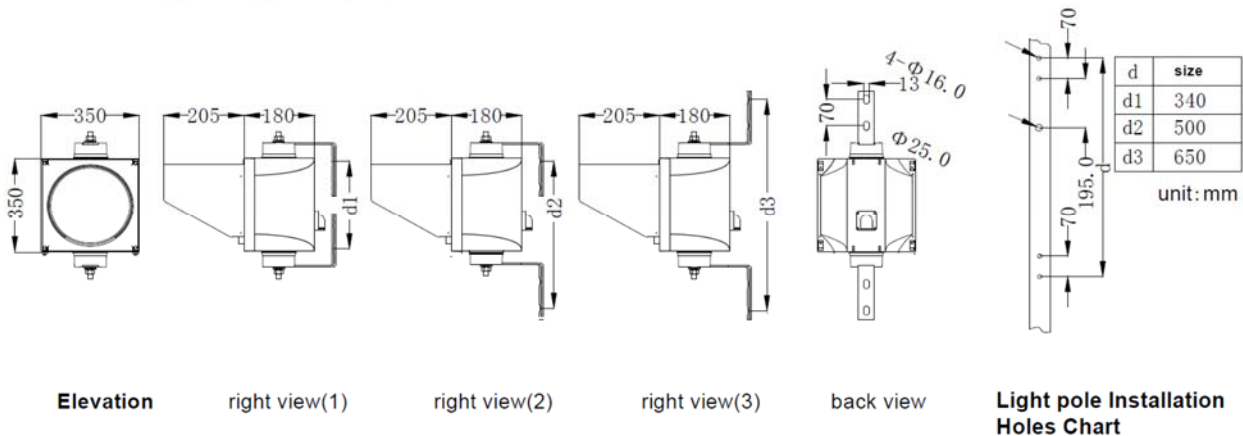

Installation Sketch:

Address
Baiona AB
Hagagatan 34
113 47 Stockholm
Sweden
Phone
+46 (0)73-679 35 50

Company headquarters
Stockholm
Bank
Handelsbanken
IBAN
SE78 6000 0000 0005 9016 1881
BIC
HANDSESS

Bankgiro
5456-5197
Organization no
559243-2479
VAT number
SE559243247901
Holds F-tax certificate

Internet
www.ledochled.se
E-mail
info@ledochled.se
Terms & delivery conditions
www.ledochled.se/villkor