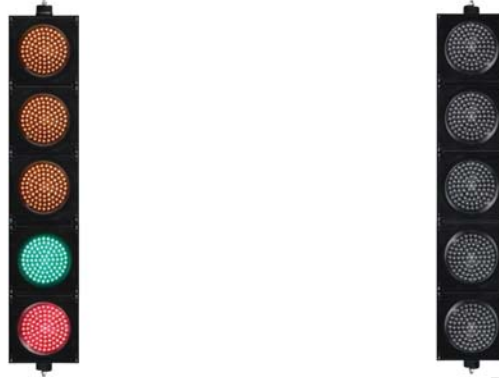

## Ø200 mm LED Traffic Lights Model No.: TP200x5S

### Product Features

Novel design with beautiful appearance  
Low power consumption  
High efficiency and brightness  
Large viewing angle  
Long lifespan: 80 000 hours  
Multi-layer sealed and waterproof

Long viewing distance  
Visual distance: >400m  
Housing: GE UV resistance Polycarbonate  
Signal Module: Light-weighted with ultrathin design, Multi-layer sealed, water and dust proof, anti-vibration, Exclusive

optical lens and good color uniformity  
Wide temperature: -40°C~+80°C  
Sun visor: Polycarbonate  
CE, IP55, ITE Standard, RoHS, TUV, UL, EMC, LVD, WEEE, Swedish standard SS-EN 12368:2006