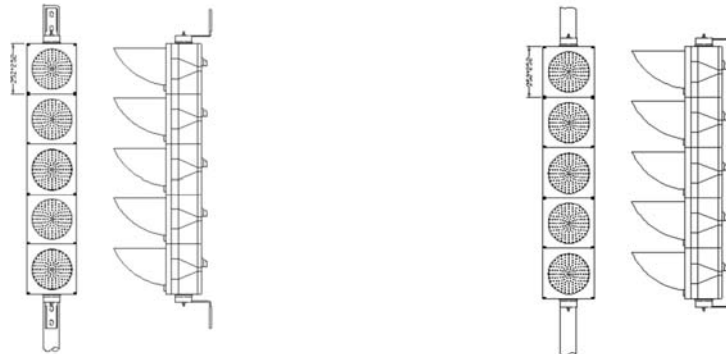

Address
Baiona AB
Hagagatan 34
113 47 Stockholm
Sweden
Phone
+46 (0)73-679 35 50

Company headquarters
Stockholm
Bank
Handelsbanken
IBAN
SE78 6000 0000 0005 9016 1881
BIC
HANDSESS

Bankgiro
5456-5197
Organization no
559243-2479
VAT number
SE559243247901
Holds F-tax certificate

Internet
www.ledochled.se
E-mail
info@ledochled.se
Terms & delivery conditions
www.ledochled.se/villkor