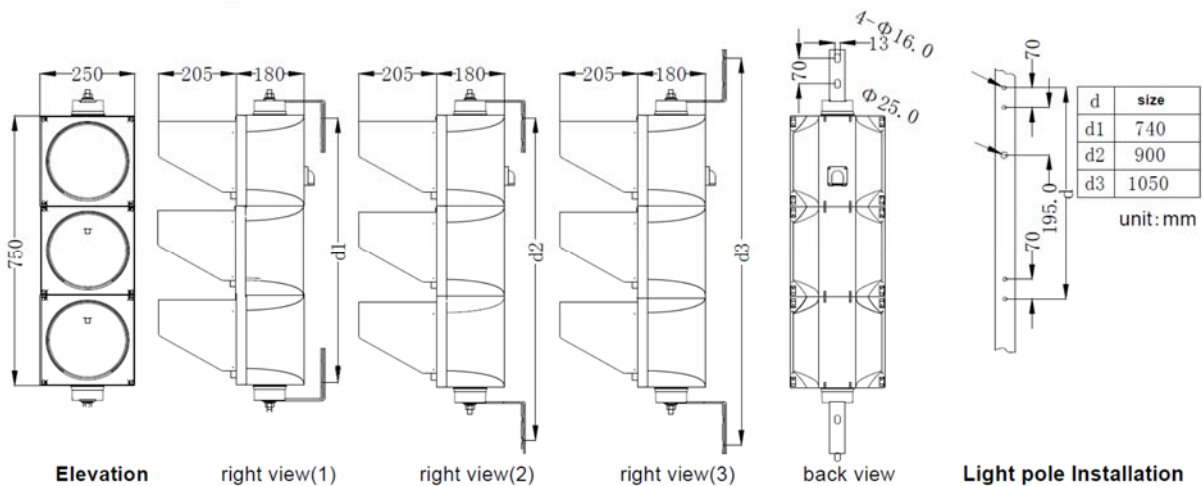

200mm LED Traffic Lights Model No.: TP200x3D

Product Features

Novel design with beautiful appearance
Low power consumption
High efficiency and brightness
Large viewing angle
Long lifespan: 80 000 hours
Multi-layer sealed and waterproof

Visual distance: $\geq 400\text{m}$
Housing: Polycarbonate
Exclusive optical lens and good color uniformity
Long viewing distance
Wide temperature: $-40^{\circ}\text{C} \sim +80^{\circ}\text{C}$

Sun visor: Polycarbonate
Target board: Aluminum
CE, IP55, ITE Standard, RoHS,
TUV, UL, EMC, LVD, WEEE,
Swedish standard SS-EN 12368:2006

Technical Parameters:

Article Number	Color	LED Qty	Light Intensity	Wave Length	Viewing Angle L/R	Viewing Angle U/D	Power	Working Voltage	Housing Material
TP200x3D	Red	61	$\leq 400\text{cd}$	$625 \pm 5 \text{ nm}$	30°	30°	6W	11-30VDC/VAC 85V-265VAC, 50/60HZ	PC, UV resistant
	Yellow		$\leq 400\text{cd}$	$590 \pm 2 \text{ nm}$					
	Green		$\leq 600\text{cd}$	$505 \pm 2 \text{ nm}$					

Packing Info:

Carton Size	QTY	GW	NW	Wrapper	Volume (m3)
0,91 * 0,33 * 0,23 m	1 pcs /carton box	6,86 kg	8,0 kg	K=K carton	0,07

Packing List:

Name	Light	L Bracket	Sun Visor	M4×10 Screw	M4×20 Screw	Terminal Cover & Terminal Cover Gasket	Using Manual
Qty. (pcs)	3	2	3	12	4	1	1

Installation Sketch:

Address
Baiona AB
Hagagatan 34
113 47 Stockholm
Sweden
Phone
+46 (0)73-679 35 50

Company headquarters
Stockholm
Bank
Handelsbanken
IBAN
SE78 6000 0000 0005 9016 1881
BIC
HANDSESS

Bankgiro
5456-5197
Organization no
559243-2479
VAT number
SE559243247901
Holds F-tax certificate

Internet
www.ledochled.se
E-mail
info@ledochled.se
Terms & delivery conditions
www.ledochled.se/villkor