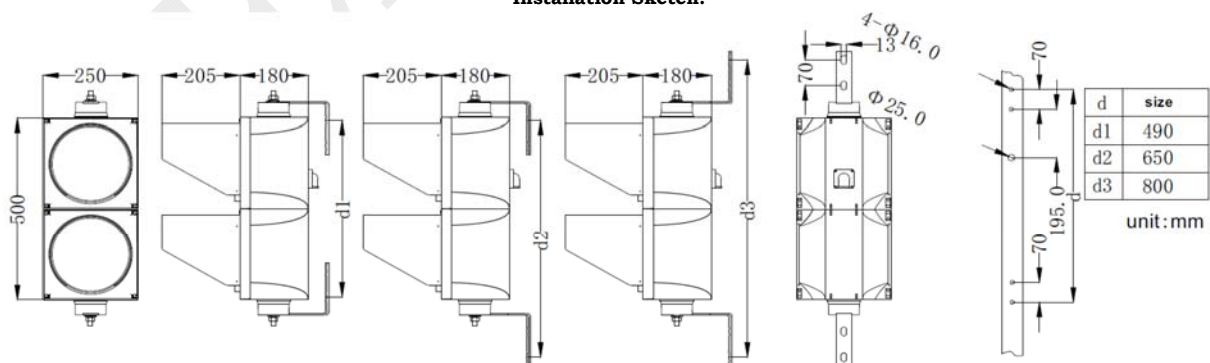

Installation Sketch:

Elevation

right view(1)

right view(2)

right view(3)

back view

Light pole Installation Holes Chart

Address
Baiona AB
Hagagatan 34
113 47 Stockholm
Sweden
Phone
+46 (0)73-679 35 50

Company headquarters
Stockholm
Bank
Handelsbanken
IBAN
SE78 6000 0000 0005 9016 1881
BIC
HANDSESS

Bankgiro
5456-5197
Organization no
559243-2479
VAT number
SE559243247901
Holds F-tax certificate

Internet
www.ledochled.se
E-mail
info@ledochled.se
Terms & delivery conditions
www.ledochled.se/villkor