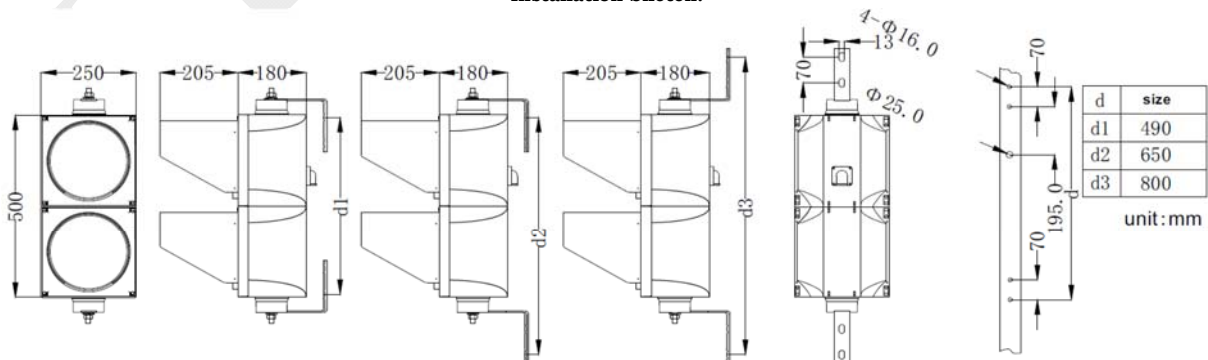

Installation Sketch:

Elevation

right view(1)

right view(2)

right view(3)

back view

Light pole Installation Holes Chart

Address
Baiona AB
Hagagatan 34
113 47 Stockholm
Sweden
Phone
+46 (0)73-679 35 50

Company headquarters
Stockholm
Bank
Handelsbanken
IBAN
SE78 6000 0000 0005 9016 1881
BIC
HANDSESS

Bankgiro
5456-5197
Organization no
559243-2479
VAT number
SE559243247901
Holds F-tax certificate

Internet
www.ledochled.se
E-mail
info@ledochled.se
Terms & delivery conditions
www.ledochled.se/villkor