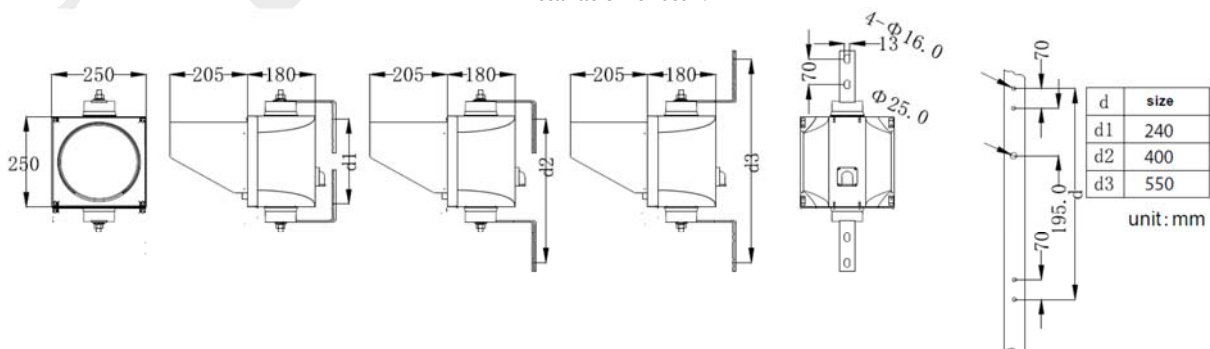

Installation Sketch:

Elevation

right view(1)

right view(2)

right view(3)

back view

Light pole Installation Holes Chart

Address
Baiona AB
Hagagatan 34
113 47 Stockholm
Sweden
Phone
+46 (0)73-679 35 50

Company headquarters
Stockholm
Bank
Handelsbanken
IBAN
SE78 6000 0000 0005 9016 1881
BIC
HANDSESS

Bankgiro
5456-5197
Organization no
559243-2479
VAT number
SE559243247901
Holds F-tax certificate

Internet
www.ledochled.se
E-mail
info@ledochled.se
Terms & delivery conditions
www.ledochled.se/villkor