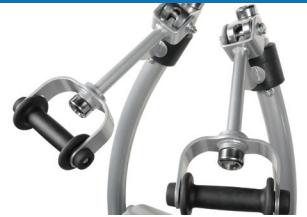

### ADJUSTABLE PADDED CHEST BRACE

## FEATURES

- ◆ ROC-IT® technology aligns the user with the motion of the pull-arms, leaning the torso forward for a good stretch at the start and rocking back through the motion for a comfortable, low finish
- ◆ Independent, diverging pull arms provide a natural motion and minimize stress to the shoulder joints
- ◆ Swiveling handles provide 360 degrees of grip options
- ◆ Adjustable, hinged chest pad
- ◆ Fixed center grip handle for one-handed rows
- ◆ Generous built-in weight storage