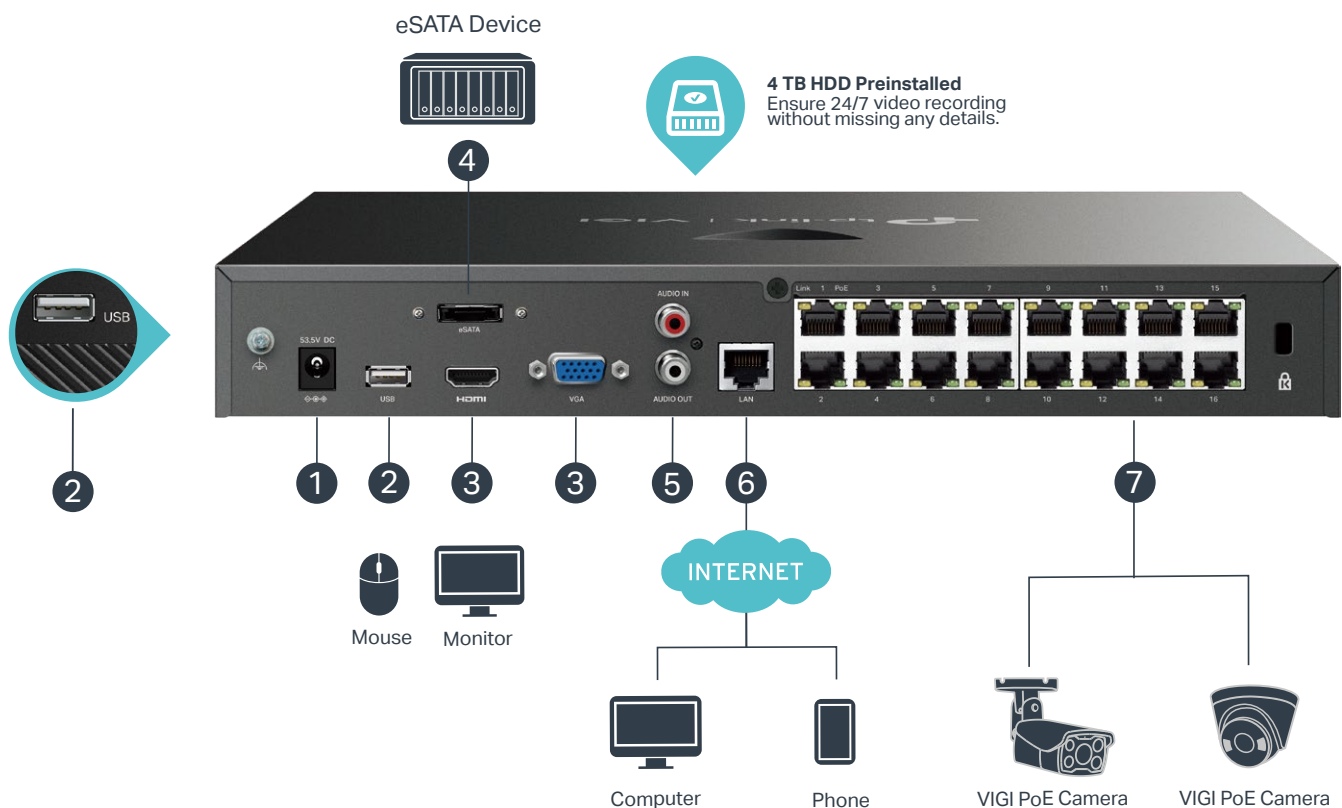

16 Channel PoE+ Network Video Recorder

MODEL: VIGI NVR2016H-16P

H.265+

16 PoE+ Ports | **90W** PoE Budget

2 SATA Interfaces
Up to 10 TB for Each HDD

Remote Management
Dedicated VIGI app

Smart Detection
Configuration for Better Monitoring*

Highlight

16-Channel Live View

Ensure a real-time display of every monitored area on one screen and take everything under your control.

16× PoE+ Ports for Simple Deployment

Easily connect and power your PoE camera with one RJ45 cable transmitting both data and power. No power adapter needed.

4K Video Output

Show more details with up to 8MP resolution for one channel and 16MP decoding capacity in total for all channels

Easy Management

Seamlessly manage the NVR and connected cameras via the web UI, NVR UI, VIGI app, and VIGI Security Manager. Customize the management systems to suit your specific needs.

Network Topology

1. Power Supply
2. Two USB Ports for Mouse, Keyboard, or Mobile Hard Disk Connection[^]
3. HDMI and VGA Ports for Video Output
4. eSATA interface for eSATA device
5. AUDIO IN and AUDIO OUT for Two-Way Audio
6. LAN Port for Ethernet Connection
7. PoE ports for PoE cameras