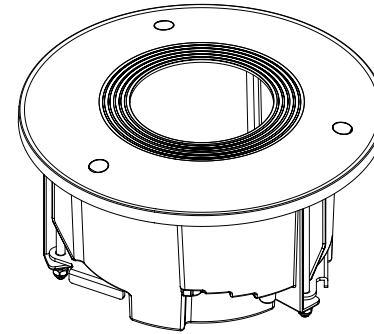

Ø 101.9 [4.01]

Ø 90.9 [3.58]

Ø 81.9 [3.23]

3	파생 MODEL2	
2	파생 MODEL1	
1	SHD-1408FPW	'21.02.05
No.	MODEL NAME	DATE
Unit:mm[inch]		SCALE:1/1
Hanwha Techwin