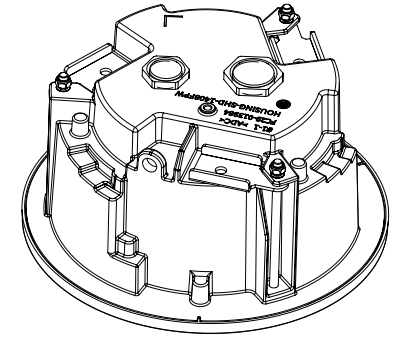

## Key Features

- Enclosure: Plemun Rated Aluminum / Top cover : Polycarbonate (PC)
- Dimensions : Ø209mm x H115mm (8.23" x 4.53")
- Weight : 1,020g (2.25 lb)
- Color : White
- Universal Housing (Supports many camera models with one housing)
- QR installation guide support

Ø 101.9 [4.01]

Ø 90.9 [3.58]

Ø 81.9 [3.23]

3	파생 MODEL2	
2	파생 MODEL1	
1	SHD-1408FPW	'21.02.05
No.	MODEL NAME	DATE
Unit:mm[inch]		SCALE:1/1
Hanwha Techwin		