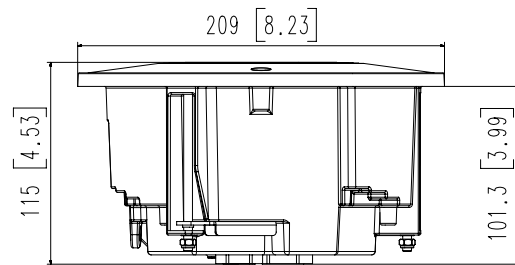

## Key Features

- Enclosure: Plemun Rated Aluminum / Top cover : Polycarbonate (PC)
- Dimensions : Ø209mm x H115mm (8.23" x 4.53")
- Weight : 1,020g (2.25 lb)
- Color : White
- Universal Housing (Supports many camera models with one housing)
- QR installation guide support

Ø 101.9 [4.01]

Ø 90.9 [3.58]

Ø 81.9 [3.23]

3	파생 MODEL2	
2	파생 MODEL1	
1	SHD-1408FPW	'21.02.05
No.	MODEL NAME	DATE
Unit:mm[inch]		SCALE:1/1
Hanwha Techwin		