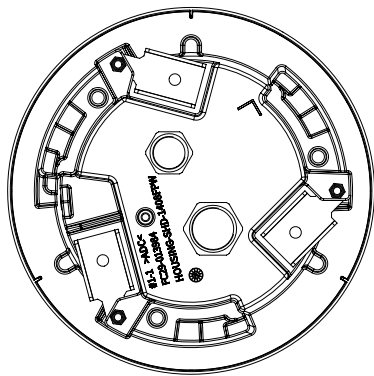

## Key Features

- Enclosure: Plemun Rated Aluminum / Top cover : Polycarbonate (PC)
- Dimensions : Ø209mm x H115mm (8.23" x 4.53")
- Weight : 1,020g (2.25 lb)
- Color : White
- Universal Housing (Supports many camera models with one housing)
- QR installation guide support

Ø 101.9 [4.01]

Ø 90.9 [3.58]

Ø 81.9 [3.23]

3	파생 MODEL2	
2	파생 MODEL1	
1	SHD-1408FPW	'21.02.05
No.	MODEL NAME	DATE
Unit:mm[inch]		SCALE:1/1
Hanwha Techwin		