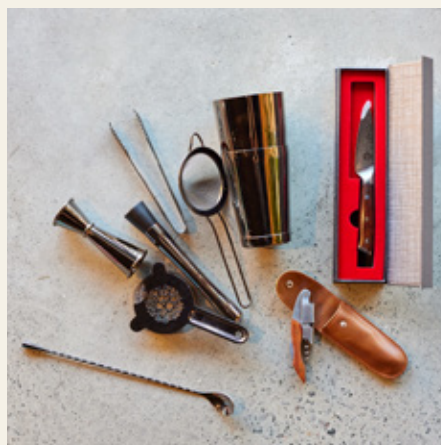

ORDERING

Our knowledgeable team offers easy ordering via email & phone. Alternatively, fill in an enquiry form on our website or drop in to speak to someone in-store.

Friendly and informed MANE team members are available 7 days a week. Multiple payment options including credit card & account.

FEEL SNACKY?

MANE stocks a great selection of cheese, meats, crackers, chips, chocolate and other deli goods.

Why not make life easy for yourself and add snacks onto your drinks delivery? Pop in store to see the selection or chat to a MANE team member who will arrange a crowd-pleasing selection based on your budget.

EXAMPLE OF A CORPORATE ORDER

* Fully customisable

- Beerfarm Pale Ale
- Eagle Bay XPA 3.5%
- Clover Hill Sparkling
- Stella Bella Sauvignon Blanc
- Bowen Estate Cab Sauv
- Colonial Ginger Beer
- Plus Minus Sparkling N/V non-alc
- Heaps Normal XPA non-alc
- Okaparinga brie
- Warrnambool vintage cheddar
- North St. Store hummus & spicy capsicum dips
- Lavosh crackers
- Proper Crisps salt & vinegar

Delivered fortnightly on a Friday at 2pm, straight to the fridge in the office kitchen!

CORPORATE BEVERAGE SOLUTIONS

HAMPERS & GIFTS

Do you often need to arrange hampers and gifts in the workplace for customers, clients and staff? Make a great impression and take the last-minute stress out of arranging presents. Who doesn't love receiving a nice package of wine and cheese to celebrate a milestone!?

Our team will happily assist with:

- Welcome & farewell gifts
- Champaign & fine wine in gift boxes
- Staff hampers
- Non-alcoholic drink packs
- Picnic packs
- Assorted food & wine hampers

Talk to a team member today.