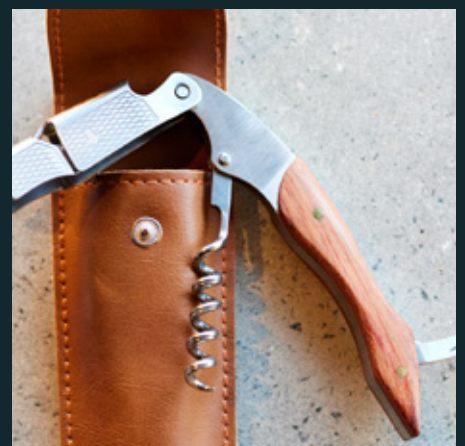

OUR RANGE

- Australia's largest beer range
- Local & international wine
- Non-alcoholic options
- Premixed cocktails
- Produce – cheese, chips, dips, snacks, billtong, bread, condiments, coffee