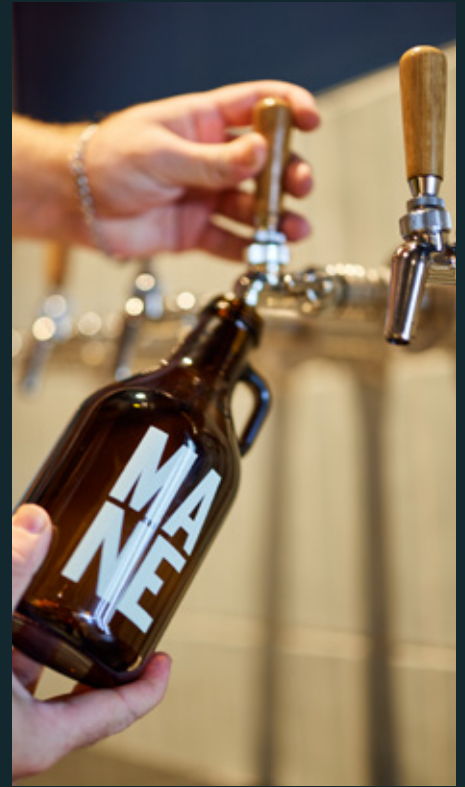

MANE

SPECIALIST BOTTLESHOP

CORPORATE SOLUTIONS & FUNCTION PACKAGES

ABOUT US

MANE started in 2006 and has won National Liquor Store Of The Year 6 times. We have competitive prices across our entire range, which includes everything from limited edition spirits and non-alcoholic drinks to top-shelf champagne and seltzers. We are family owned, fiercely independent and love working with other local businesses.