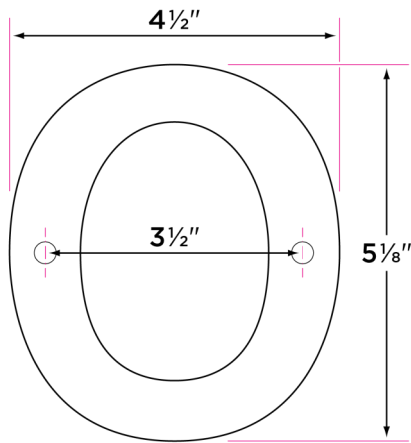

HN5-1

House Numbers

HN5-0